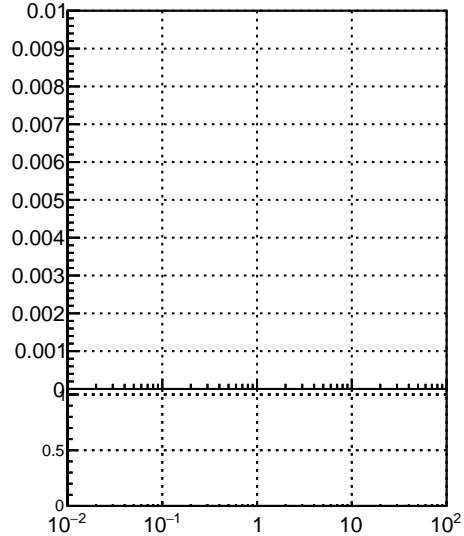

Fake rate vs vertpos**Duplicates Rate vs vertpos****Pileup rate vs vertpos**
Fake rate vs v

- DQM_TT_mkFit-DQM_init_orig
- DQM_TT_mkFit-DQM_init_modi2

**Fake rate vs. sim PV z****Duplicates Rate vs sim PV z****Pileup rate vs. sim PV z**