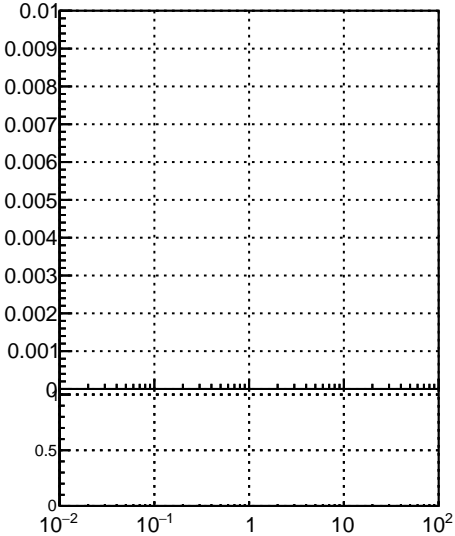

Fake rate vs vertpos**Duplicates Rate vs vertpos****Pileup rate vs vertpos**
Fake rate vs v

- DQM_TT_mkFit-DQM_init_orig
- DQM_TT_mkFit-DQM_init_modi2

**Fake rate vs. sim PV z****Duplicates Rate vs sim PV z****Pileup rate vs. sim PV z**