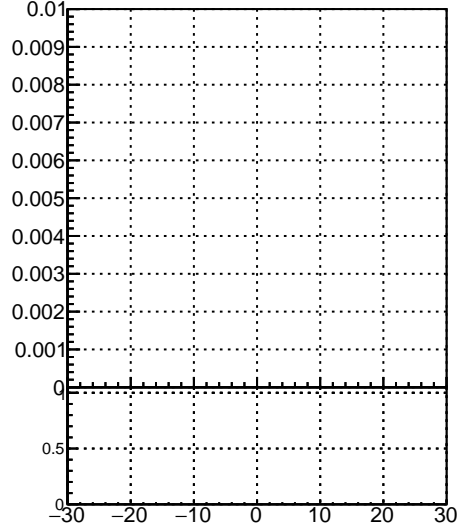

Fake rate vs vertpos**Duplicates Rate vs vertpos****Pileup rate vs vertpos**
Fake rate vs v

- DQM_TT_mkFit-DQM_init_orig
- DQM_TT_mkFit-DQM_init_modi2

**Fake rate vs. sim PV z****Duplicates Rate vs sim PV z****Pileup rate vs. sim PV z**