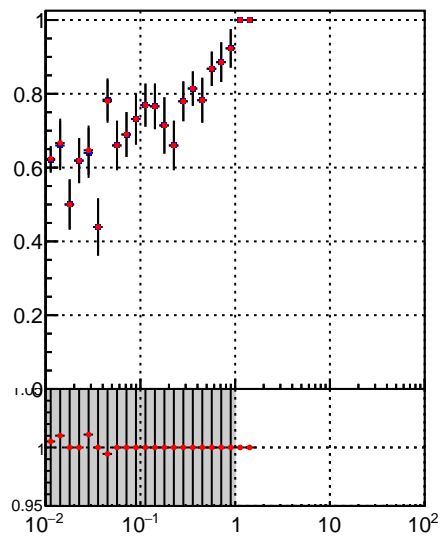

Fake rate vs vertpos**Duplicates Rate vs vertpos****Pileup rate vs vertpos**
Fake rate vs v

- DQM_TT_mkFit-DQM_init_orig
- DQM_TT_mkFit-DQM_init_modi2

**Fake rate vs. sim PV z****Duplicates Rate vs sim PV z****Pileup rate vs. sim PV z**