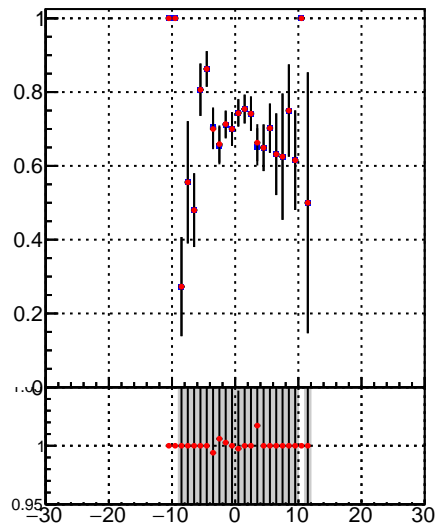

Fake rate vs vertpos**Duplicates Rate vs vertpos****Pileup rate vs vertpos**
Fake rate vs v

- DQM_TT_mkFit-DQM_init_orig
- DQM_TT_mkFit-DQM_init_modi2

**Fake rate vs. sim PV z****Duplicates Rate vs sim PV z****Pileup rate vs. sim PV z**