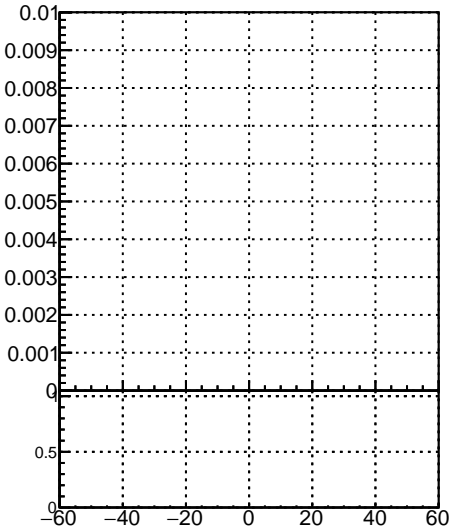

Fake rate vs vertpos**Duplicates Rate vs vertpos****Pileup rate vs vertpos**
Fake rate vs v

- DQM_TT_mkFit-DQM_init_orig
- DQM_TT_mkFit-DQM_init_modi2

**Fake rate vs. sim PV z****Duplicates Rate vs sim PV z****Pileup rate vs. sim PV z**