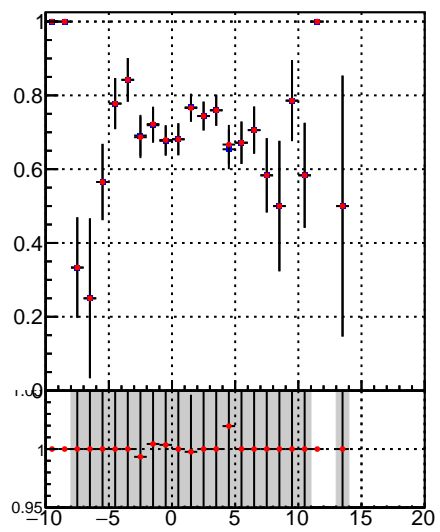

Fake rate vs vertpos**Duplicates Rate vs vertpos****Pileup rate vs vertpos**
Fake rate vs v

- DQM_TT_mkFit-DQM_init_orig
- DQM_TT_mkFit-DQM_init_modi2

**Fake rate vs. sim PV z****Duplicates Rate vs sim PV z****Pileup rate vs. sim PV z**