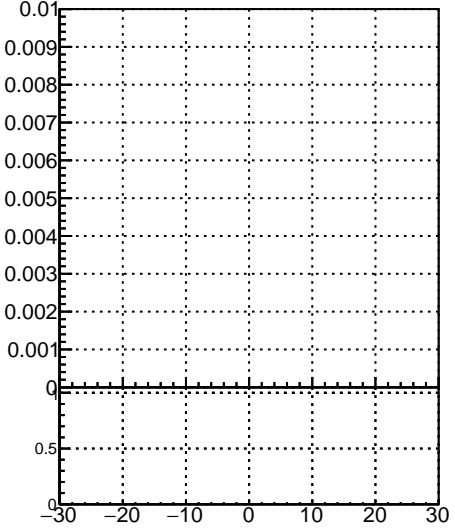

Fake rate vs vertpos**Duplicates Rate vs vertpos****Pileup rate vs vertpos**
Fake rate vs v

- DQM_TT_mkFit-DQM_init_orig
- DQM_TT_mkFit-DQM_init_modi2

**Fake rate vs. sim PV z****Duplicates Rate vs sim PV z****Pileup rate vs. sim PV z**