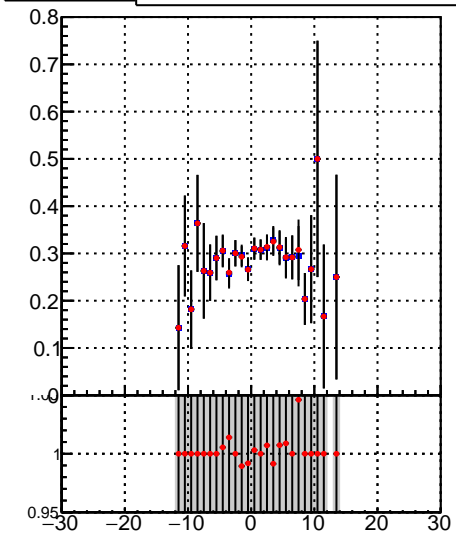

Fake rate vs vertpos**Duplicates Rate vs vertpos****Pileup rate vs vertpos**
Fake rate vs v
 —●— DQM_TT_mkFit-DQM_init_orig
 —●— DQM_TT_mkFit-DQM_init_modi2
**Fake rate vs. sim PV z****Duplicates Rate vs sim PV z****Pileup rate vs. sim PV z**