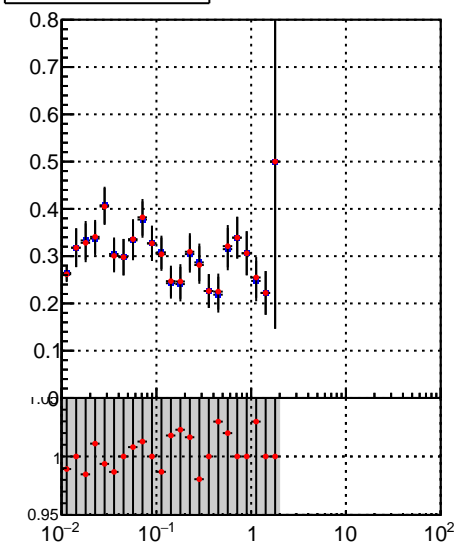

Fake rate vs vertpos**Duplicates Rate vs vertpos****Pileup rate vs vertpos**
Fake rate vs v
 —●— DQM_TT_mkFit-DQM_init_orig
 —●— DQM_TT_mkFit-DQM_init_modi2
**Fake rate vs. sim PV z****Duplicates Rate vs sim PV z****Pileup rate vs. sim PV z**