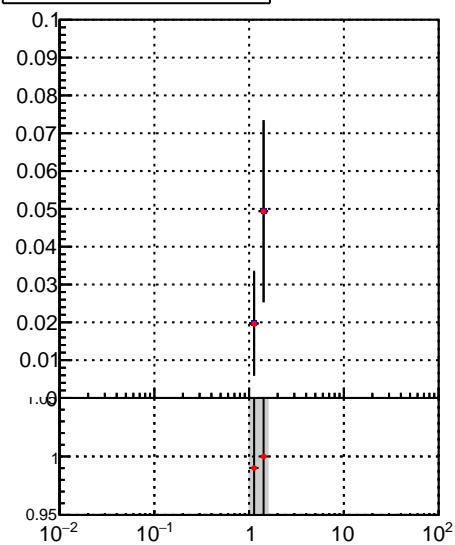

Fake rate vs vertpos**Duplicates Rate vs vertpos****Pileup rate vs vertpos**
Fake rate vs v
 —●— DQM_TT_mkFit-DQM_init_orig
 —●— DQM_TT_mkFit-DQM_init_modi2
**Fake rate vs. sim PV z****Duplicates Rate vs sim PV z****Pileup rate vs. sim PV z**