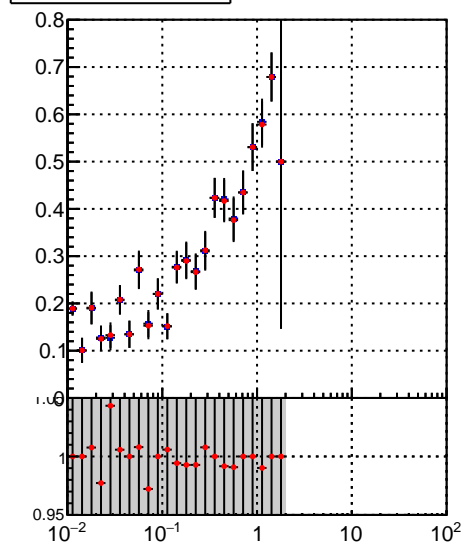

Fake rate vs vertpos**Duplicates Rate vs vertpos****Pileup rate vs vertpos**
Fake rate vs v
 —●— DQM_TT_mkFit-DQM_init_orig
 —●— DQM_TT_mkFit-DQM_init_modi2
**Fake rate vs. sim PV z****Duplicates Rate vs sim PV z****Pileup rate vs. sim PV z**