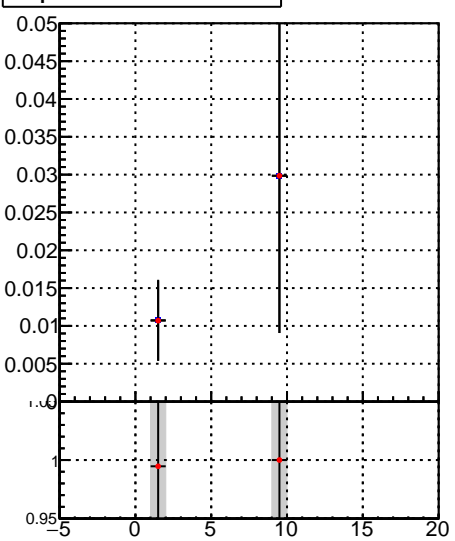

Fake rate vs vertpos**Duplicates Rate vs vertpos****Pileup rate vs vertpos**
Fake rate vs v
 —●— DQM_TT_mkFit-DQM_init_orig
 —●— DQM_TT_mkFit-DQM_init_modi2
**Fake rate vs. sim PV z****Duplicates Rate vs sim PV z****Pileup rate vs. sim PV z**