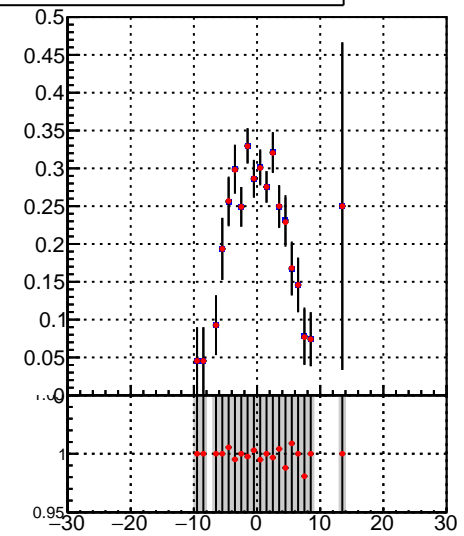

Fake rate vs vertpos**Duplicates Rate vs vertpos****Pileup rate vs vertpos**
Fake rate vs v
 —●— DQM_TT_mkFit-DQM_init_orig
 —●— DQM_TT_mkFit-DQM_init_modi2
**Fake rate vs. sim PV z****Duplicates Rate vs sim PV z****Pileup rate vs. sim PV z**