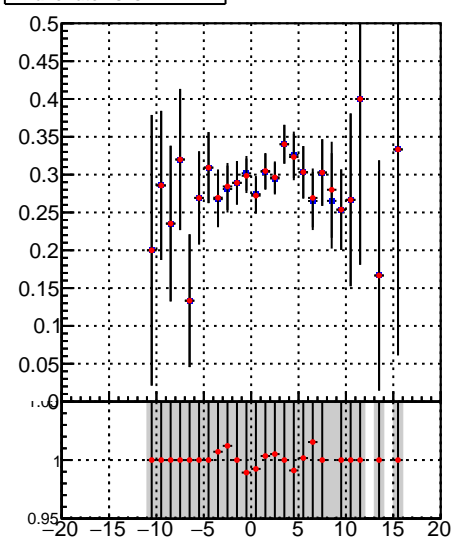

Fake rate vs vertpos**Duplicates Rate vs vertpos****Pileup rate vs vertpos**
Fake rate vs v
 —●— DQM_TT_mkFit-DQM_init_orig
 —●— DQM_TT_mkFit-DQM_init_modi2
**Fake rate vs. sim PV z****Duplicates Rate vs sim PV z****Pileup rate vs. sim PV z**