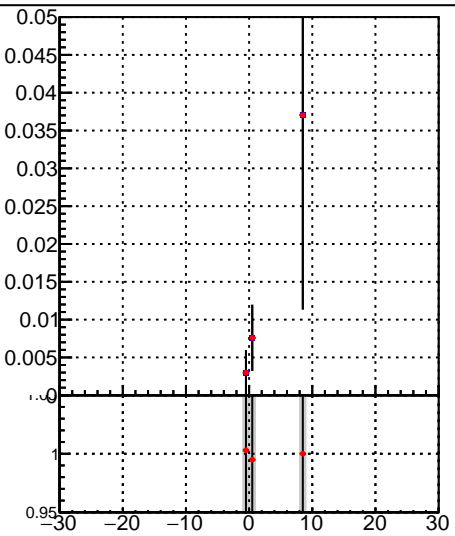

Fake rate vs vertpos**Duplicates Rate vs vertpos****Pileup rate vs vertpos**
Fake rate vs v
 —●— DQM_TT_mkFit-DQM_init_orig
 —●— DQM_TT_mkFit-DQM_init_modi2
**Fake rate vs. sim PV z****Duplicates Rate vs sim PV z****Pileup rate vs. sim PV z**