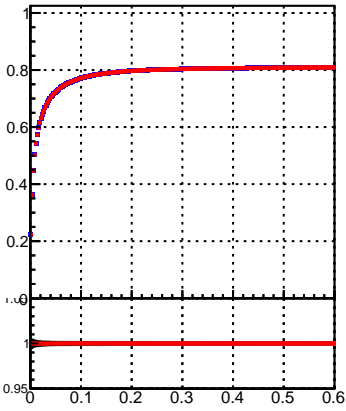

Efficiency vs. dz (PV)

Efficiency (tracking eff factorized out) vs. dz (PV)

DQM_TT_mkFit-DQM_init_orig

DQM_TT_mkFit-DQM_init_mod2

Fake rate