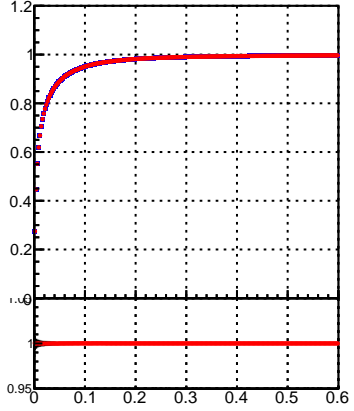

Efficiency vs. dz (PV)

Efficiency (tracking eff factorized out) vs. dz (PV)

DQM_TT_mkFit-DQM_init_orig

DQM_TT_mkFit-DQM_init_mod2

Fake rate