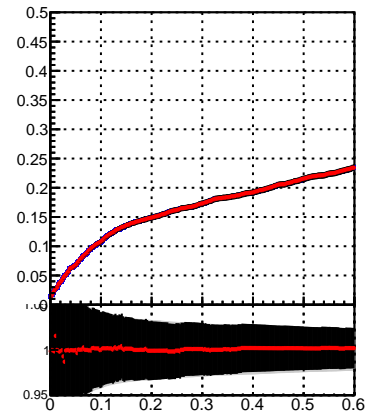

Efficiency vs. dz (PV)

Efficiency (tracking eff factorized out) vs. dz (PV)

Fake rate

DQM_TT_mkFit-DQM_init_orig
DQM_TT_mkFit-DQM_init_mod2