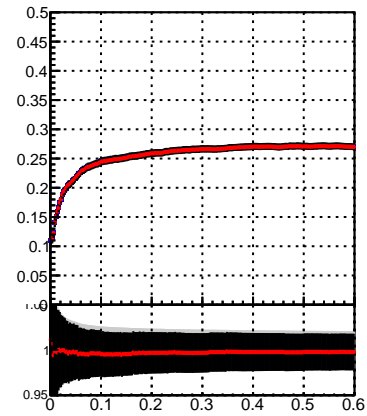

Efficiency vs. dz (PV)

Efficiency (tracking eff factorized out) vs. dz (PV)

Fake rate

DQM_TT_mkFit-DQM_init_orig
DQM_TT_mkFit-DQM_init_mod2