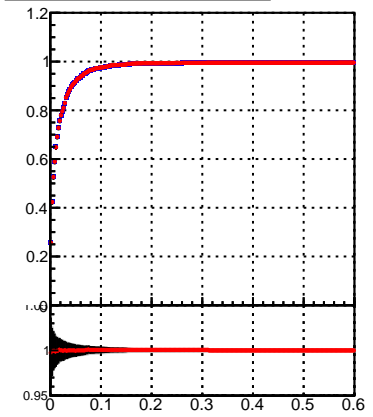

Efficiency vs. dz (PV)

Efficiency (tracking eff factorized out) vs. dz (PV)

Fake rate

DQM_TT_mkFit-DQM_init_orig
DQM_TT_mkFit-DQM_init_mod2