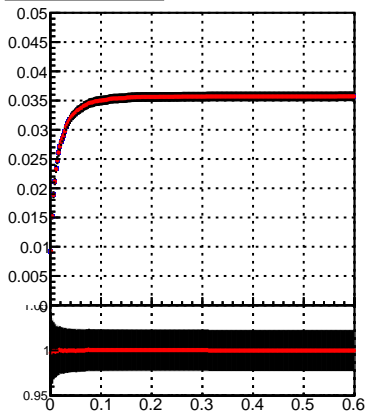

Efficiency vs. dz (PV)

Efficiency (tracking eff factorized out) vs. dz (PV)

Fake rate

DQM_TT_mkFit-DQM_init_orig
DQM_TT_mkFit-DQM_init_mod2