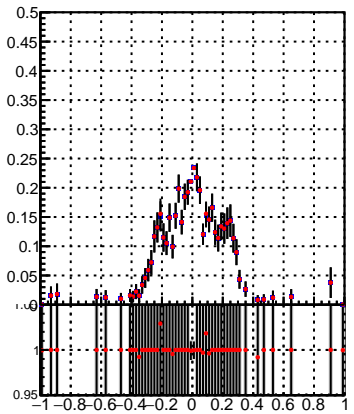

Efficiency vs Dxy(PV)

DQM_TT_mkFit-DQM_init_orig

Efficiency

DQM_TT_mkFit-DQM_init_mod2

Efficiency vs Dz(PV)

Efficiency vs Dz(PV)