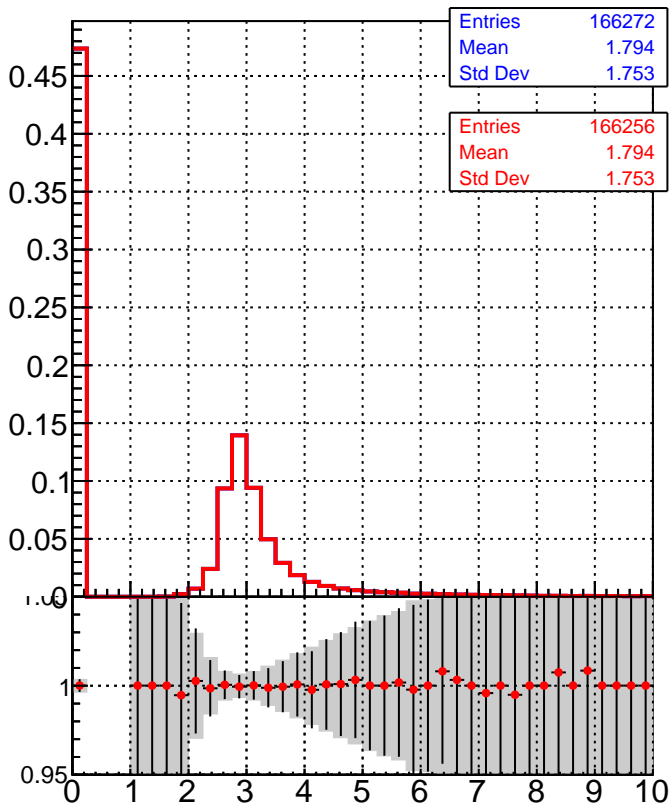

dE/dx estimator 1

dE/dx estimator 2

Legend:
- DQM_TT_mkFit-DQM_init_orig (grey histogram)
- DQM_TT_mkFit-DQM_init_modi2 (red line with markers)