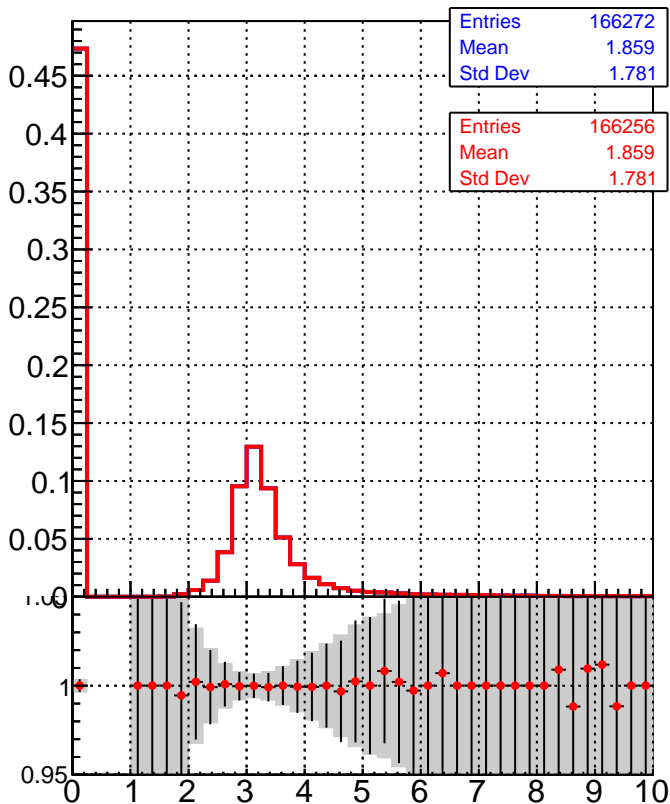

dE/dx estimator 1

dE/dx estimator 2

Legend:
- DQM_TT_mkFit-DQM_init_orig (grey histogram)
- DQM_TT_mkFit-DQM_init_modi2 (red line with markers)