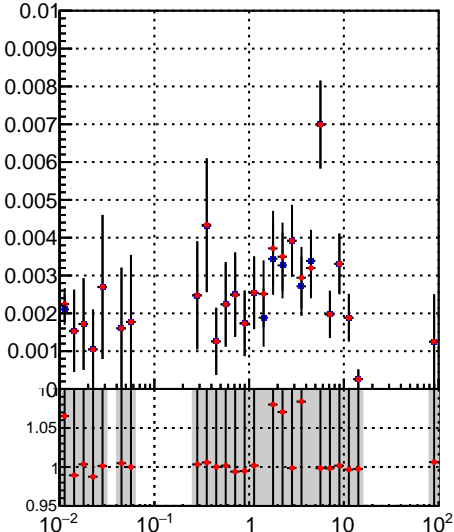

Fake rate vs vertpos**Duplicates Rate vs vertpos****Pileup rate vs vertpos**

—◆— DQM_TT_mkFit-DQM_init_orig
—◆— DQM_TT_mkFit-DQM_init_modi2

Fake rate vs v**Fake rate vs. sim PV z****Duplicates Rate vs sim PV z****Pileup rate vs. sim PV z**