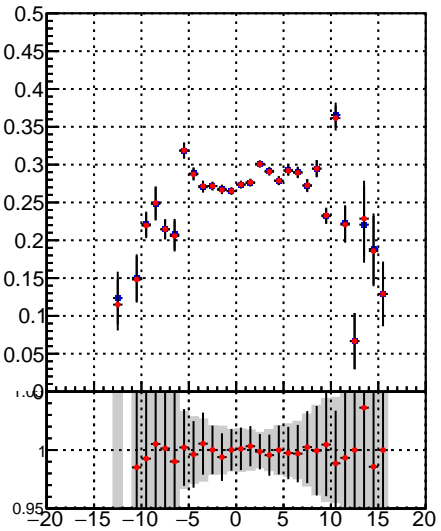

Fake rate vs vertpos**Duplicates Rate vs vertpos****Pileup rate vs vertpos**

—◆— DQM_TT_mkFit-DQM_init_orig
—◆— DQM_TT_mkFit-DQM_init_modi2

Fake rate vs v**Fake rate vs. sim PV z****Duplicates Rate vs sim PV z****Pileup rate vs. sim PV z**