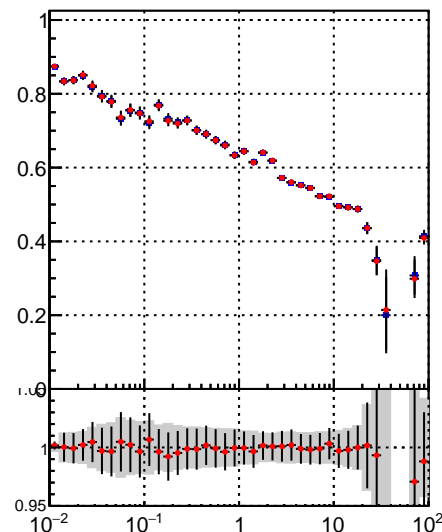

Fake rate vs vertpos**Duplicates Rate vs vertpos****Pileup rate vs vertpos**

—◆— DQM_TT_mkFit-DQM_init_orig
—◆— DQM_TT_mkFit-DQM_init_modi2

Fake rate vs v**Fake rate vs. sim PV z****Duplicates Rate vs sim PV z****Pileup rate vs. sim PV z**