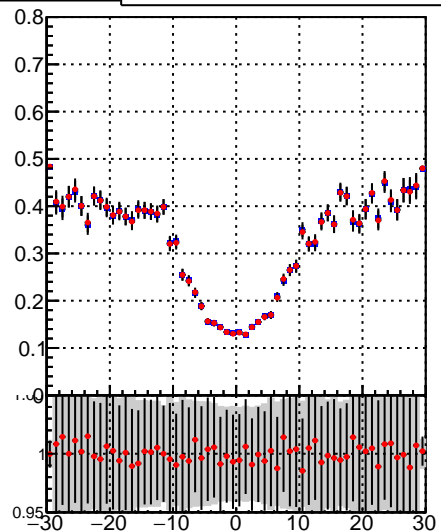

Fake rate vs vertpos**Duplicates Rate vs vertpos****Pileup rate vs vertpos**

—◆— DQM_TT_mkFit-DQM_init_orig
—◆— DQM_TT_mkFit-DQM_init_modi2

Fake rate vs v**Fake rate vs. sim PV z****Duplicates Rate vs sim PV z****Pileup rate vs. sim PV z**