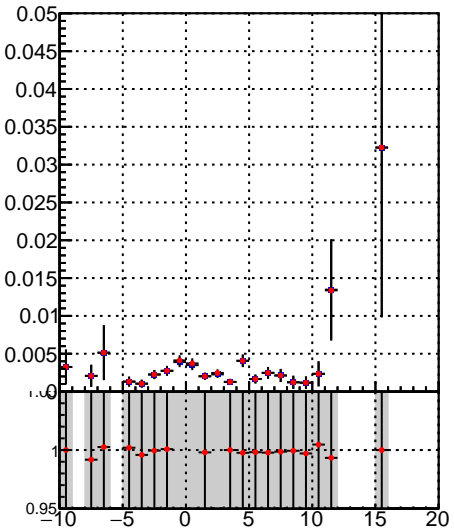

Fake rate vs vertpos**Duplicates Rate vs vertpos****Pileup rate vs vertpos**

—◆— DQM_TT_mkFit-DQM_init_orig
—◆— DQM_TT_mkFit-DQM_init_modi2

Fake rate vs v**Fake rate vs. sim PV z****Duplicates Rate vs sim PV z****Pileup rate vs. sim PV z**