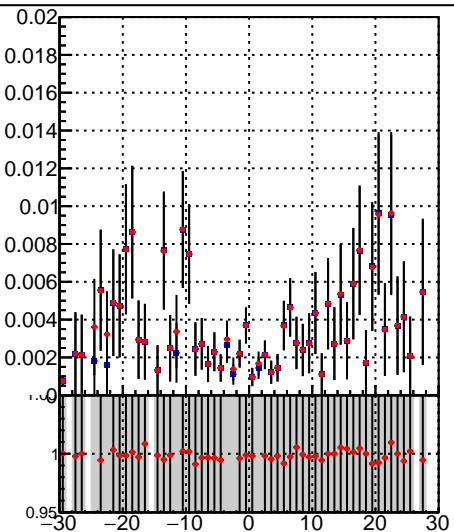

Fake rate vs vertpos**Duplicates Rate vs vertpos****Pileup rate vs vertpos**

—◆— DQM_TT_mkFit-DQM_init_orig
—◆— DQM_TT_mkFit-DQM_init_modi2

Fake rate vs v**Fake rate vs. sim PV z****Duplicates Rate vs sim PV z****Pileup rate vs. sim PV z**