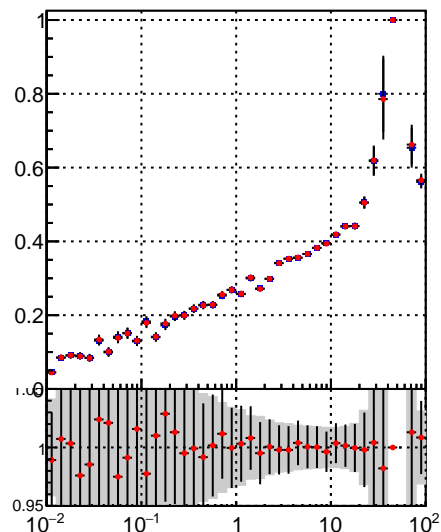

Fake rate vs vertpos**Duplicates Rate vs vertpos****Pileup rate vs vertpos**

—◆— DQM_TT_mkFit-DQM_init_orig
—◆— DQM_TT_mkFit-DQM_init_modi2

Fake rate vs v**Fake rate vs. sim PV z****Duplicates Rate vs sim PV z****Pileup rate vs. sim PV z**