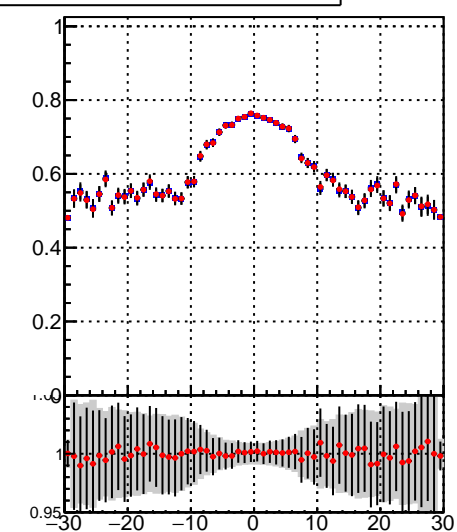

Fake rate vs vertpos**Duplicates Rate vs vertpos****Pileup rate vs vertpos**

—◆— DQM_TT_mkFit-DQM_init_orig
—◆— DQM_TT_mkFit-DQM_init_modi2

Fake rate vs v**Fake rate vs. sim PV z****Duplicates Rate vs sim PV z****Pileup rate vs. sim PV z**