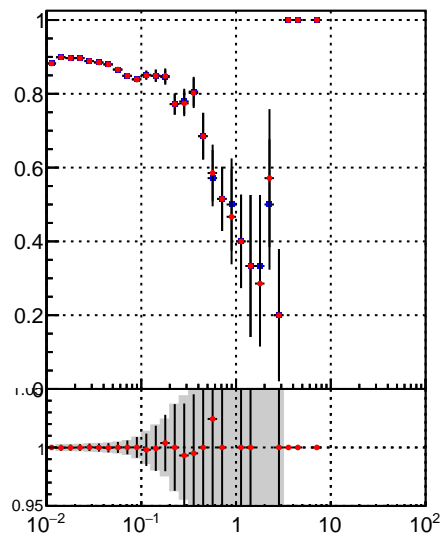

Fake rate vs vertpos**Duplicates Rate vs vertpos****Pileup rate vs vertpos**

—●— DQM_TT_mkFit-DQM_init_orig
—●— DQM_TT_mkFit-DQM_init_modi2

Fake rate vs v**Fake rate vs. sim PV z****Duplicates Rate vs sim PV z****Pileup rate vs. sim PV z**