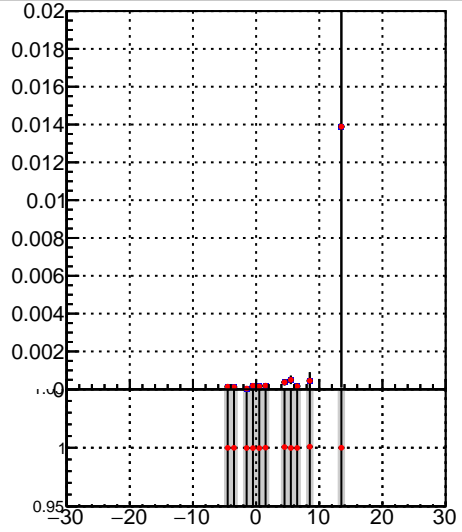

Fake rate vs vertpos**Duplicates Rate vs vertpos****Pileup rate vs vertpos**

—●— DQM_TT_mkFit-DQM_init_orig
—●— DQM_TT_mkFit-DQM_init_modi2

Fake rate vs v**Fake rate vs. sim PV z****Duplicates Rate vs sim PV z****Pileup rate vs. sim PV z**