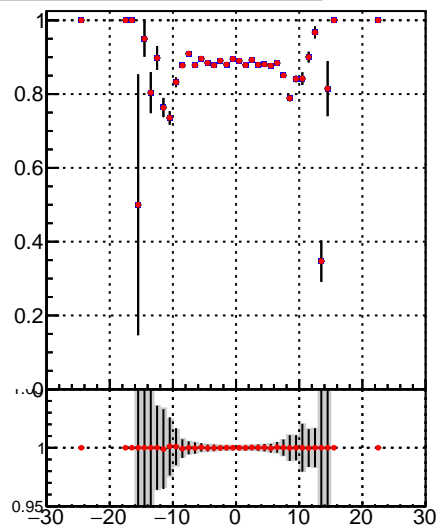

Fake rate vs vertpos**Duplicates Rate vs vertpos****Pileup rate vs vertpos**

—●— DQM_TT_mkFit-DQM_init_orig
—●— DQM_TT_mkFit-DQM_init_modi2

Fake rate vs v**Fake rate vs. sim PV z****Duplicates Rate vs sim PV z****Pileup rate vs. sim PV z**