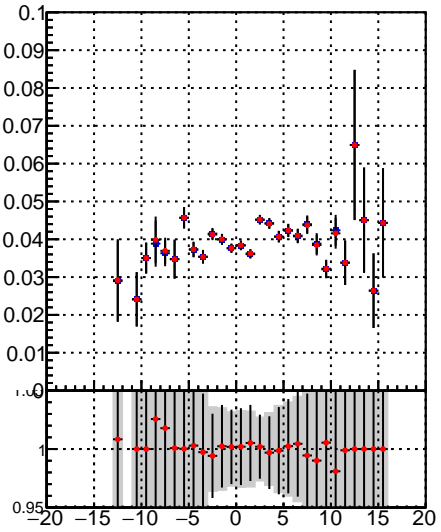

Fake rate vs vertpos**Duplicates Rate vs vertpos****Pileup rate vs vertpos**

—●— DQM_TT_mkFit-DQM_init_orig
—●— DQM_TT_mkFit-DQM_init_modi2

Fake rate vs v**Fake rate vs. sim PV z****Duplicates Rate vs sim PV z****Pileup rate vs. sim PV z**