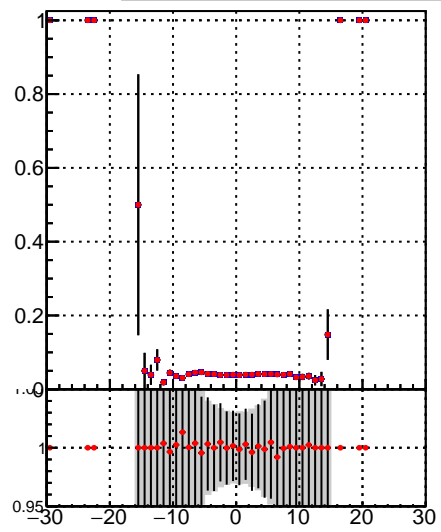

Fake rate vs vertpos**Duplicates Rate vs vertpos****Pileup rate vs vertpos**

—●— DQM_TT_mkFit-DQM_init_orig
—●— DQM_TT_mkFit-DQM_init_modi2

Fake rate vs v**Fake rate vs. sim PV z****Duplicates Rate vs sim PV z****Pileup rate vs. sim PV z**