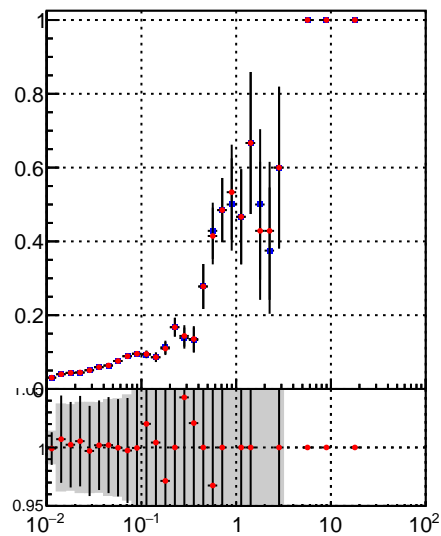

Fake rate vs vertpos**Duplicates Rate vs vertpos****Pileup rate vs vertpos**

—●— DQM_TT_mkFit-DQM_init_orig
—●— DQM_TT_mkFit-DQM_init_modi2

Fake rate vs v**Fake rate vs. sim PV z****Duplicates Rate vs sim PV z****Pileup rate vs. sim PV z**