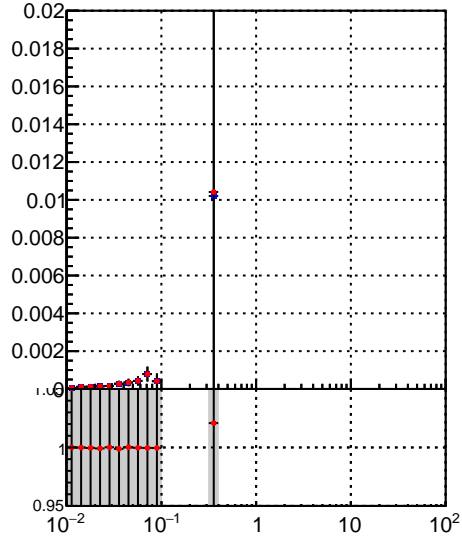

Fake rate vs vertpos**Duplicates Rate vs vertpos****Pileup rate vs vertpos**

—●— DQM_TT_mkFit-DQM_init_orig
—●— DQM_TT_mkFit-DQM_init_modi2

Fake rate vs v**Fake rate vs. sim PV z****Duplicates Rate vs sim PV z****Pileup rate vs. sim PV z**