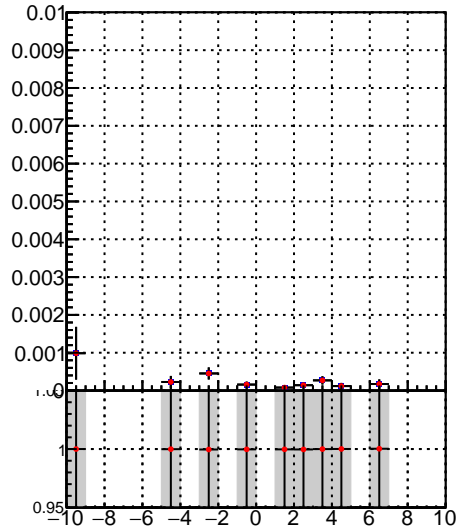

Fake rate vs vertpos**Duplicates Rate vs vertpos****Pileup rate vs vertpos**

—●— DQM_TT_mkFit-DQM_init_orig
—●— DQM_TT_mkFit-DQM_init_modi2

Fake rate vs v**Fake rate vs. sim PV z****Duplicates Rate vs sim PV z****Pileup rate vs. sim PV z**