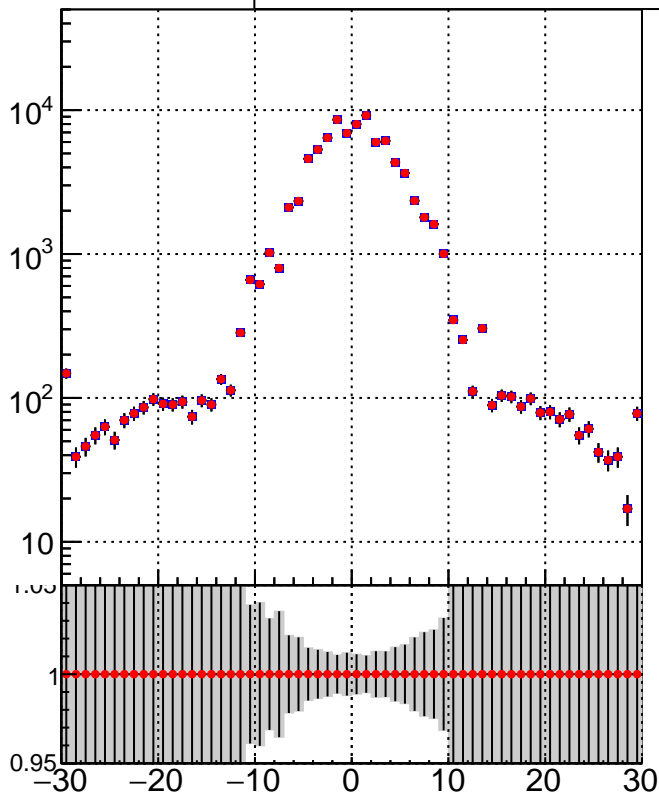

N of simulated tracks vs dxy

N of associated tracks (simToReco) vs dxy

N of simulated track

Legend:
- DQM_TT_mkFit-DQM_init_orig (blue square)
- DQM_TT_mkFit-DQM_init_modi (red circle)