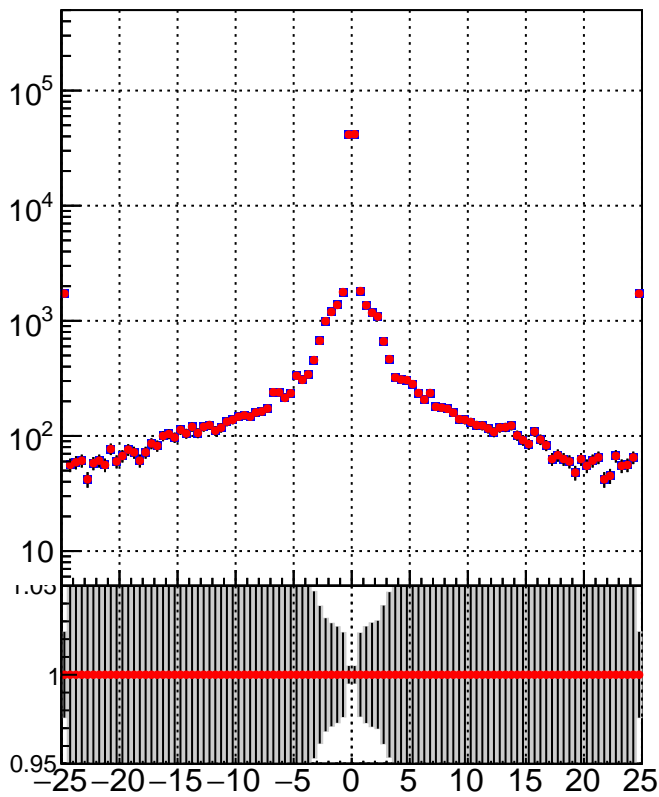

N of simulated tracks vs dxy

N of associated tracks (simToReco) vs dxy

N of simulated track

Legend:
- DQM_TT_mkFit-DQM_init_orig (blue square)
- DQM_TT_mkFit-DQM_init_modi (red circle)