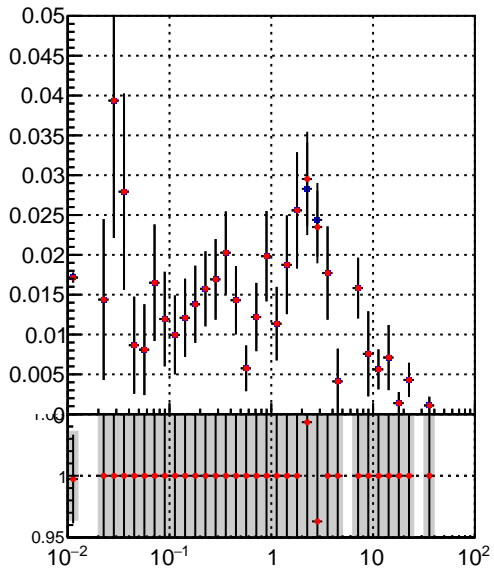

Efficiency vs vertpos**fake+duplicates vs vert r**
Efficiency vs sim PV z
 — DQM_TT_mkFit-DQM_init_orig
 — DQM_TT_mkFit-DQM_init_modi
**Efficiency vs. sim PV z****fake+duplicates vs Sim. PV z**