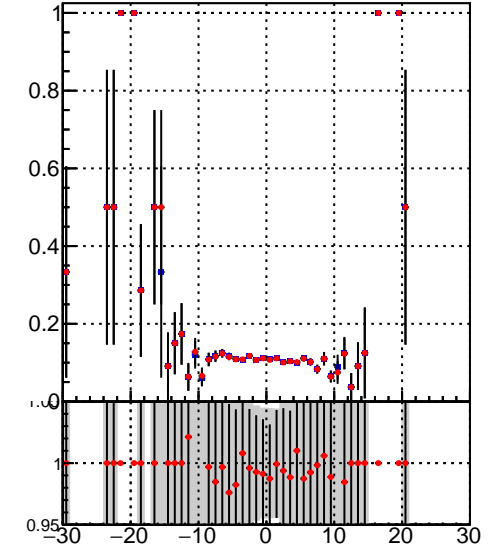

Efficiency vs vertpos**fake+duplicates vs vert r**
Efficiency vs sim PV z
 — DQM_TT_mkFit-DQM_init_orig
 — DQM_TT_mkFit-DQM_init_modi
**Efficiency vs. sim PV z****fake+duplicates vs Sim. PV z**