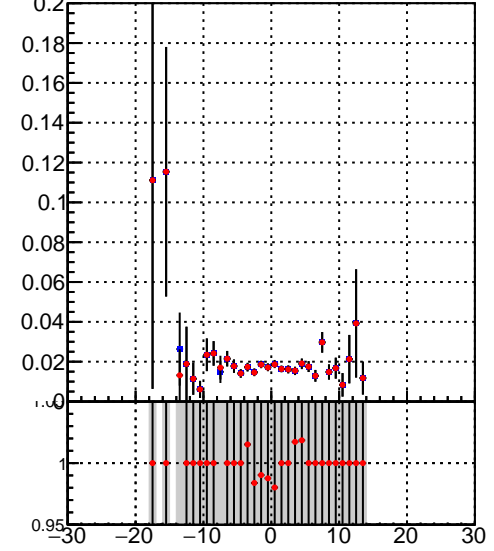

Efficiency vs vertpos**fake+duplicates vs vert r**
Efficiency vs sim PV z
 — DQM_TT_mkFit-DQM_init_orig
 — DQM_TT_mkFit-DQM_init_modi
**Efficiency vs. sim PV z****fake+duplicates vs Sim. PV z**