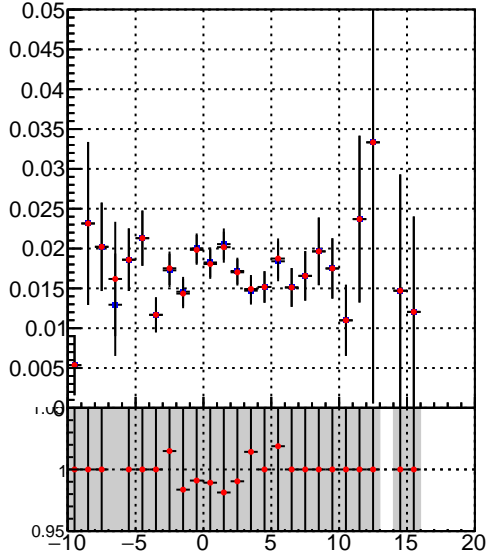

Efficiency vs vertpos**fake+duplicates vs vert r**
Efficiency vs sim PV z
 — DQM_TT_mkFit-DQM_init_orig
 — DQM_TT_mkFit-DQM_init_modi
**Efficiency vs. sim PV z****fake+duplicates vs Sim. PV z**