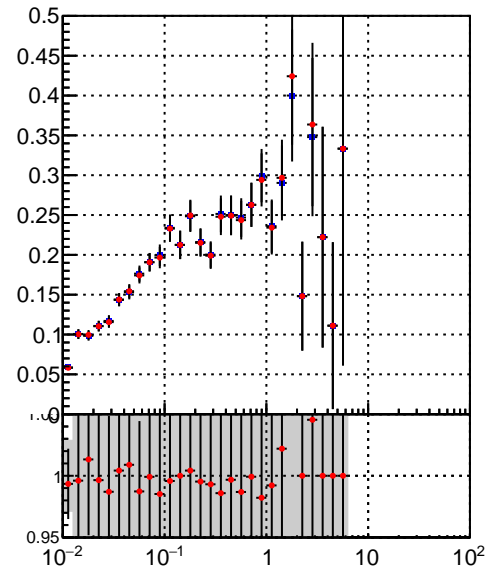

Efficiency vs vertpos**fake+duplicates vs vert r**
Efficiency vs sim PV z
 — DQM_TT_mkFit-DQM_init_orig
 — DQM_TT_mkFit-DQM_init_modi
**Efficiency vs. sim PV z****fake+duplicates vs Sim. PV z**