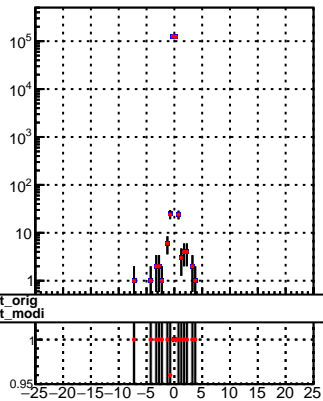

N of reco track vs dxy

N of associated (recoToSim) tracks vs dxy

N of associated (recoToSim) looper tracks vs dxy

N of reco track vs dz

N of associated (recoToSim) tracks vs dz

N of associated (recoToSim) looper tracks vs dz