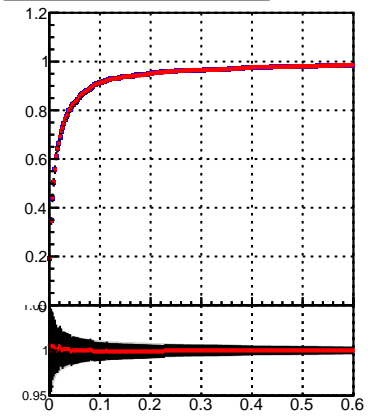

Efficiency vs. dz (PV)

Efficiency (tracking eff factorized out) vs. dz (PV)

Fake rate

- DQM_TT_mkFit-DQM_init_orig
- DQM_TT_mkFit-DQM_init_modi