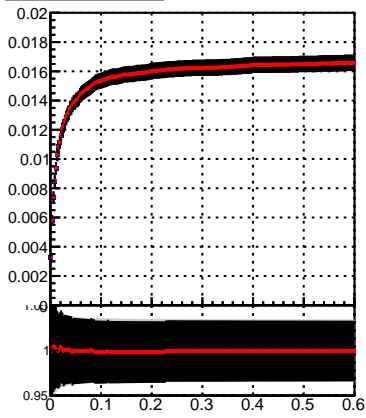

Efficiency vs. dz (PV)

Efficiency (tracking eff factorized out) vs. dz (PV)

Fake rate

- DQM_TT_mkFit-DQM_init_orig
- DQM_TT_mkFit-DQM_init_modi