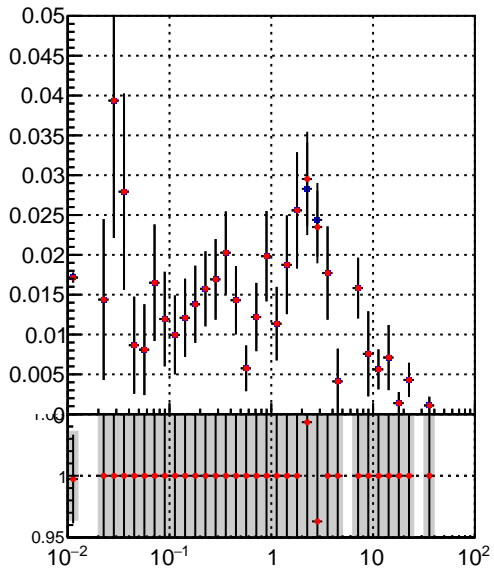

Efficiency vs vertpos**fake+duplicates vs vert r**

Efficiency vs sim PV z

Legend:

- DQM_TT_mkFit-DQM_init_orig
- DQM_TT_mkFit-DQM_init_modi

**Efficiency vs. sim PV z****fake+duplicates vs Sim. PV z**