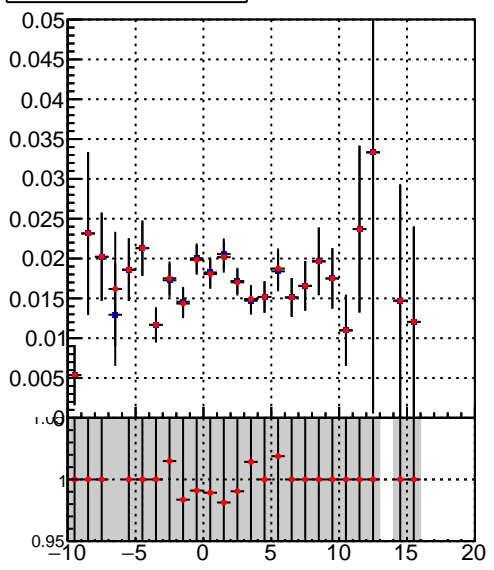

Efficiency vs vertpos**fake+duplicates vs vert r**

Efficiency vs sim PV z

Legend:

- DQM_TT_mkFit-DQM_init_orig
- DQM_TT_mkFit-DQM_init_modi

**Efficiency vs. sim PV z****fake+duplicates vs Sim. PV z**