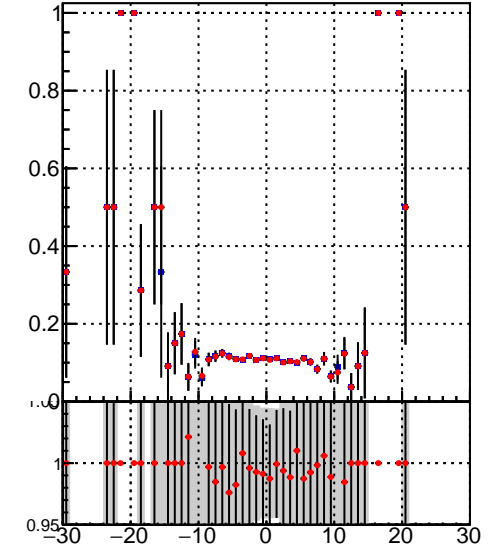

Efficiency vs vertpos**fake+duplicates vs vert r**

Efficiency vs sim PV z

Legend:

- DQM_TT_mkFit-DQM_init_orig
- DQM_TT_mkFit-DQM_init_modi

**Efficiency vs. sim PV z****fake+duplicates vs Sim. PV z**