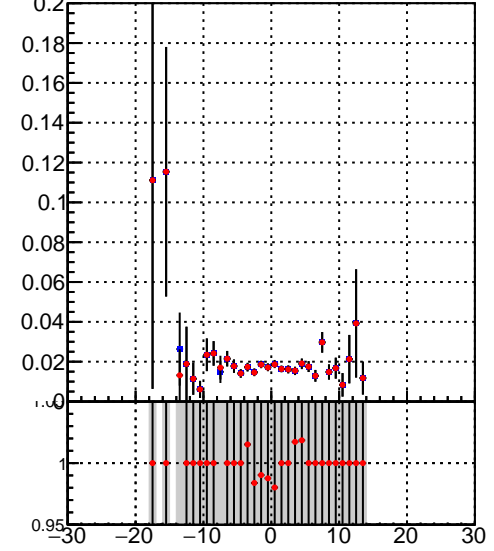

Efficiency vs vertpos**fake+duplicates vs vert r**

Efficiency vs sim PV z

Legend:

- DQM_TT_mkFit-DQM_init_orig
- DQM_TT_mkFit-DQM_init_modi

**Efficiency vs. sim PV z****fake+duplicates vs Sim. PV z**