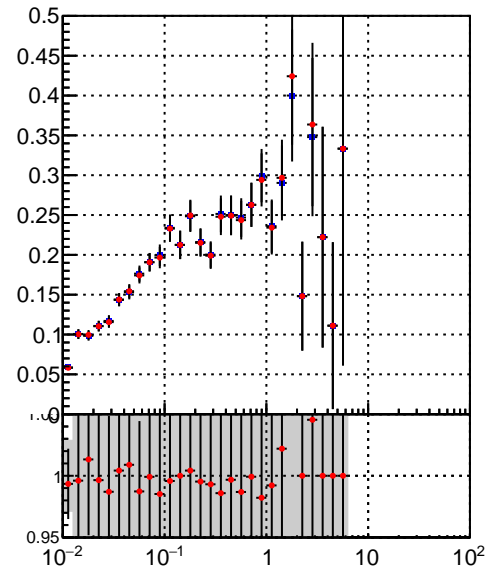

Efficiency vs vertpos**fake+duplicates vs vert r**

Efficiency vs sim PV z

Legend:

- DQM_TT_mkFit-DQM_init_orig
- DQM_TT_mkFit-DQM_init_modi

**Efficiency vs. sim PV z****fake+duplicates vs Sim. PV z**