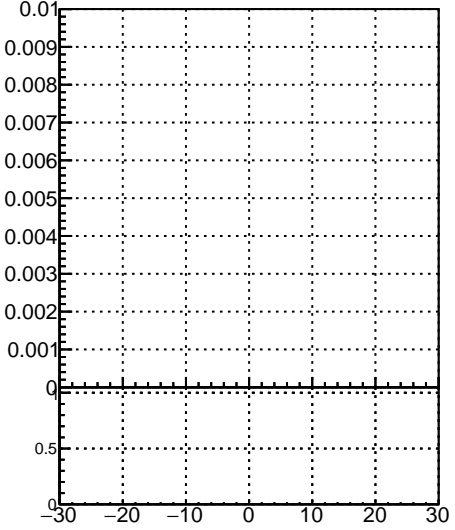

Fake rate vs vertpos**Duplicates Rate vs vertpos****Pileup rate vs vertpos**
Fake rate vs v
■ DQM_TT_mkFit-DQM_init_orig
● DQM_TT_mkFit-DQM_init_modi
**Fake rate vs. sim PV z****Duplicates Rate vs sim PV z****Pileup rate vs. sim PV z**