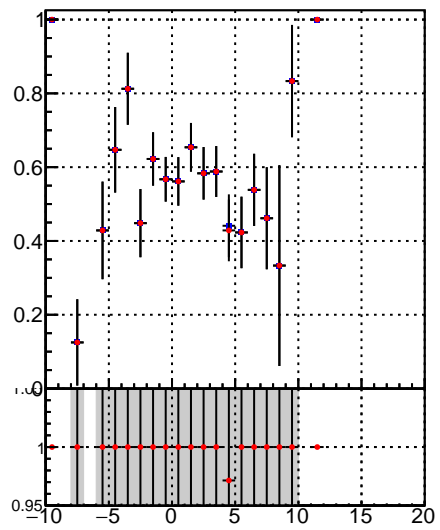

Fake rate vs vertpos**Duplicates Rate vs vertpos****Pileup rate vs vertpos**
Fake rate vs v
■ DQM_TT_mkFit-DQM_init_orig
● DQM_TT_mkFit-DQM_init_modi
**Fake rate vs. sim PV z****Duplicates Rate vs sim PV z****Pileup rate vs. sim PV z**