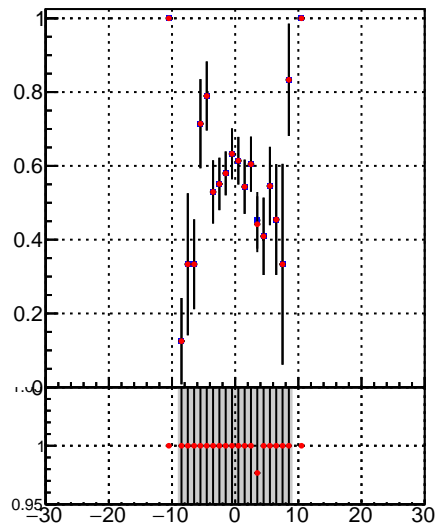

Fake rate vs vertpos**Duplicates Rate vs vertpos****Pileup rate vs vertpos**
Fake rate vs v
■ DQM_TT_mkFit-DQM_init_orig
● DQM_TT_mkFit-DQM_init_modi
**Fake rate vs. sim PV z****Duplicates Rate vs sim PV z****Pileup rate vs. sim PV z**