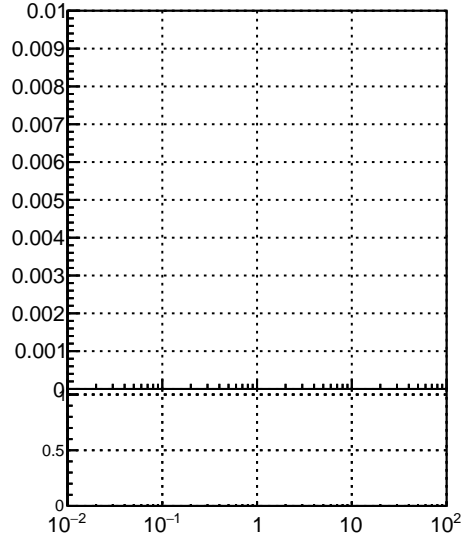

Fake rate vs vertpos**Duplicates Rate vs vertpos****Pileup rate vs vertpos**
Fake rate vs v
■ DQM_TT_mkFit-DQM_init_orig
● DQM_TT_mkFit-DQM_init_modi
**Fake rate vs. sim PV z****Duplicates Rate vs sim PV z****Pileup rate vs. sim PV z**