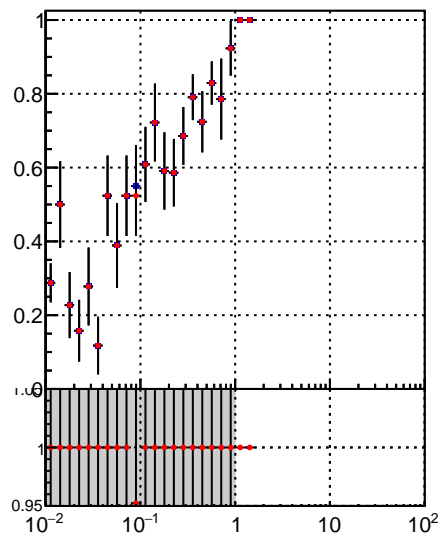

Fake rate vs vertpos**Duplicates Rate vs vertpos****Pileup rate vs vertpos**
Fake rate vs v
■ DQM_TT_mkFit-DQM_init_orig
● DQM_TT_mkFit-DQM_init_modi
**Fake rate vs. sim PV z****Duplicates Rate vs sim PV z****Pileup rate vs. sim PV z**