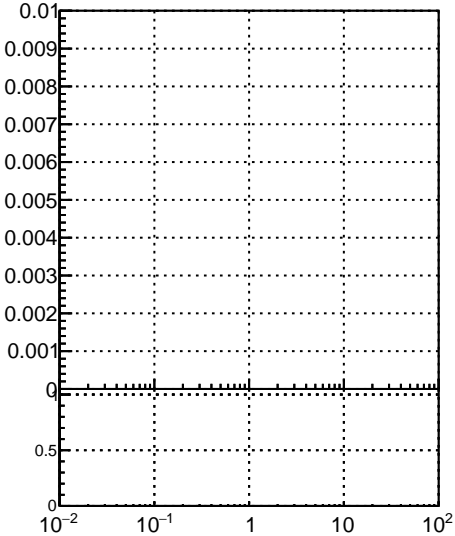

Fake rate vs vertpos**Duplicates Rate vs vertpos****Pileup rate vs vertpos**
Fake rate vs v
■ DQM_TT_mkFit-DQM_init_orig
● DQM_TT_mkFit-DQM_init_modi
**Fake rate vs. sim PV z****Duplicates Rate vs sim PV z****Pileup rate vs. sim PV z**