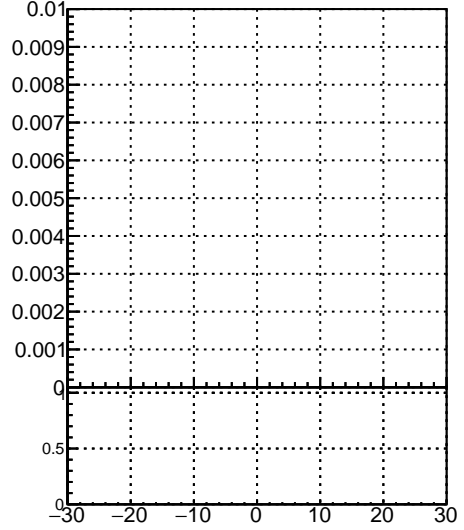

Fake rate vs vertpos**Duplicates Rate vs vertpos****Pileup rate vs vertpos**
Fake rate vs v
■ DQM_TT_mkFit-DQM_init_orig
● DQM_TT_mkFit-DQM_init_modi
**Fake rate vs. sim PV z****Duplicates Rate vs sim PV z****Pileup rate vs. sim PV z**