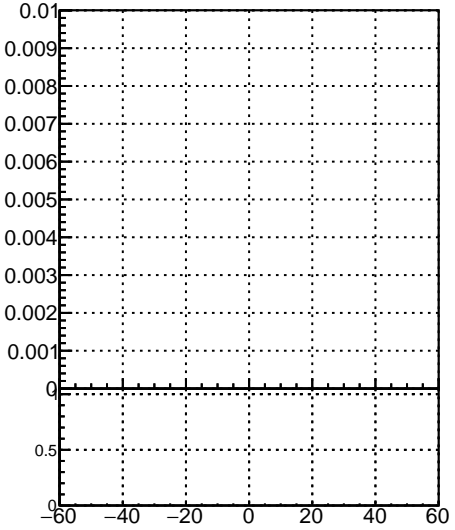

Fake rate vs vertpos**Duplicates Rate vs vertpos****Pileup rate vs vertpos**
Fake rate vs v
■ DQM_TT_mkFit-DQM_init_orig
● DQM_TT_mkFit-DQM_init_modi
**Fake rate vs. sim PV z****Duplicates Rate vs sim PV z****Pileup rate vs. sim PV z**