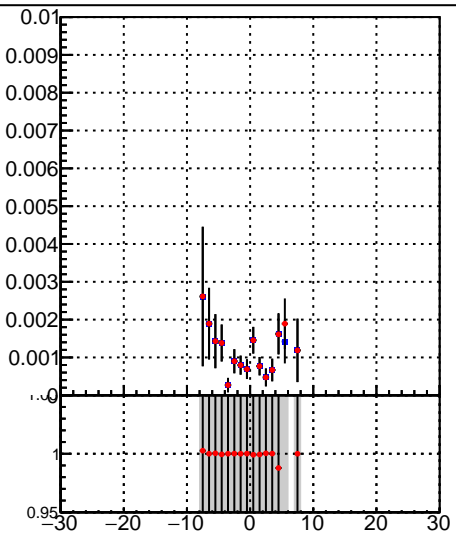

Fake rate vs vertpos**Duplicates Rate vs vertpos****Pileup rate vs vertpos**
Fake rate vs v
—■— DQM_TT_mkFit-DQM_init_orig
—◆— DQM_TT_mkFit-DQM_init_modi
**Fake rate vs. sim PV z****Duplicates Rate vs sim PV z****Pileup rate vs. sim PV z**