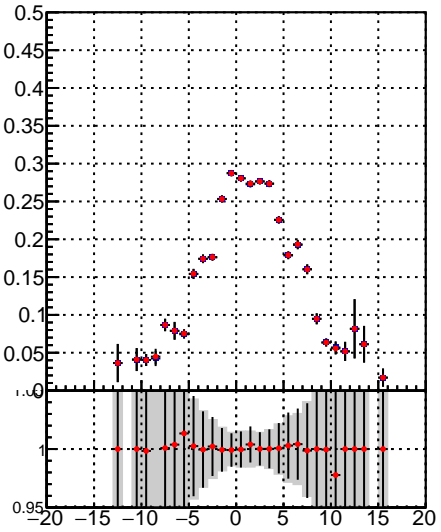

Fake rate vs vertpos**Duplicates Rate vs vertpos****Pileup rate vs vertpos**
Fake rate vs v
—■— DQM_TT_mkFit-DQM_init_orig
—◆— DQM_TT_mkFit-DQM_init_modi
**Fake rate vs. sim PV z****Duplicates Rate vs sim PV z****Pileup rate vs. sim PV z**