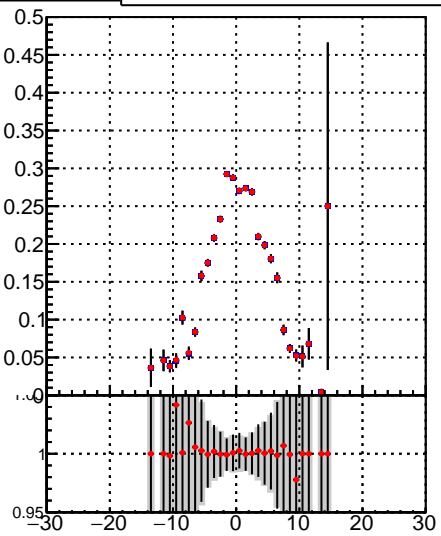

Fake rate vs vertpos**Duplicates Rate vs vertpos****Pileup rate vs vertpos**
Fake rate vs v
—■— DQM_TT_mkFit-DQM_init_orig
—◆— DQM_TT_mkFit-DQM_init_modi
**Fake rate vs. sim PV z****Duplicates Rate vs sim PV z****Pileup rate vs. sim PV z**