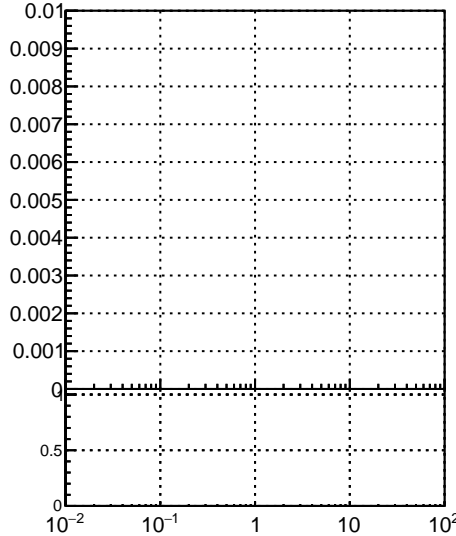

Fake rate vs vertpos**Duplicates Rate vs vertpos****Pileup rate vs vertpos**
Fake rate vs v
—■— DQM_TT_mkFit-DQM_init_orig
—◆— DQM_TT_mkFit-DQM_init_modi
**Fake rate vs. sim PV z****Duplicates Rate vs sim PV z****Pileup rate vs. sim PV z**