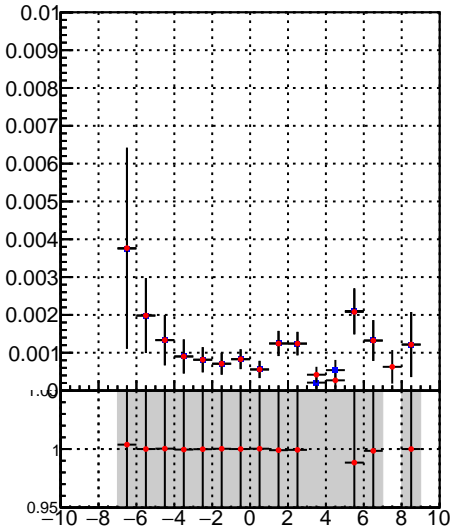

Fake rate vs vertpos**Duplicates Rate vs vertpos****Pileup rate vs vertpos**
Fake rate vs v
—■— DQM_TT_mkFit-DQM_init_orig
—◆— DQM_TT_mkFit-DQM_init_modi
**Fake rate vs. sim PV z****Duplicates Rate vs sim PV z****Pileup rate vs. sim PV z**