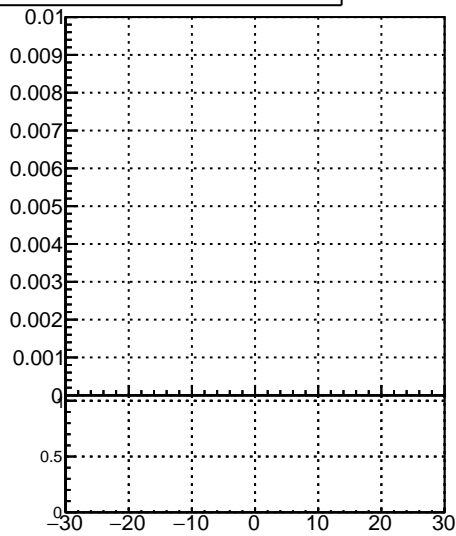

Fake rate vs vertpos**Duplicates Rate vs vertpos****Pileup rate vs vertpos**
Fake rate vs v
—■— DQM_TT_mkFit-DQM_init_orig
—◆— DQM_TT_mkFit-DQM_init_modi
**Fake rate vs. sim PV z****Duplicates Rate vs sim PV z****Pileup rate vs. sim PV z**