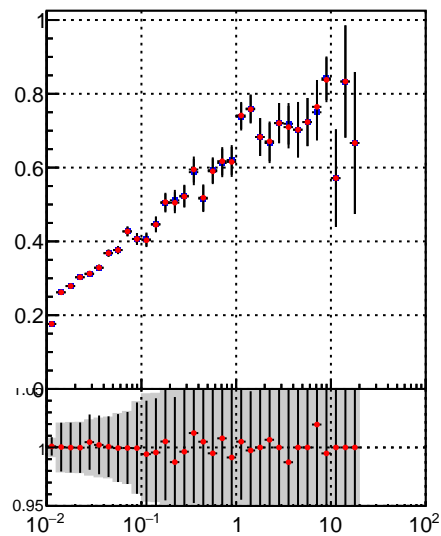

Fake rate vs vertpos**Duplicates Rate vs vertpos****Pileup rate vs vertpos**
Fake rate vs v
—■— DQM_TT_mkFit-DQM_init_orig
—◆— DQM_TT_mkFit-DQM_init_modi
**Fake rate vs. sim PV z****Duplicates Rate vs sim PV z****Pileup rate vs. sim PV z**