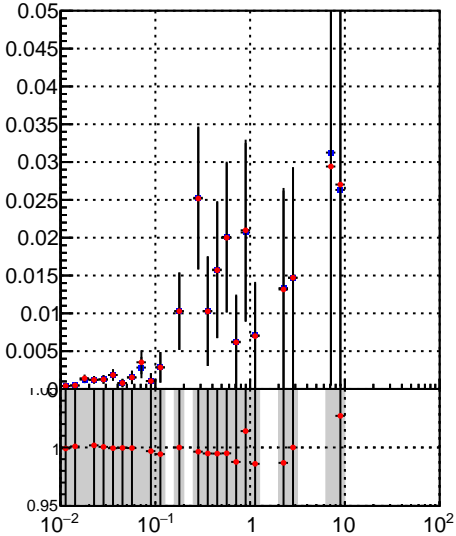

Fake rate vs vertpos**Duplicates Rate vs vertpos****Pileup rate vs vertpos**
Fake rate vs v
—■— DQM_TT_mkFit-DQM_init_orig
—◆— DQM_TT_mkFit-DQM_init_modi
**Fake rate vs. sim PV z****Duplicates Rate vs sim PV z****Pileup rate vs. sim PV z**