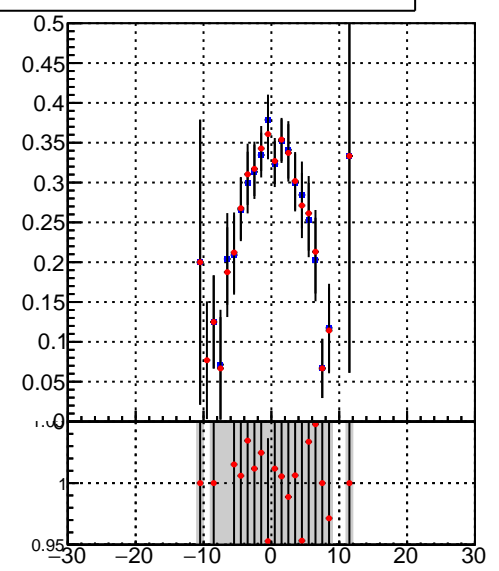

Efficiency vs vertpos**fake+duplicates vs vert r**

■ DQM_TT_mkFit-DQM_init_orig
■ DQM_TT_mkFit-DQM_init_modi

Efficiency vs sim PV z**fake+duplicates vs Sim. PV z****Efficiency vs. sim PV z****fake+duplicates vs Sim. PV z**