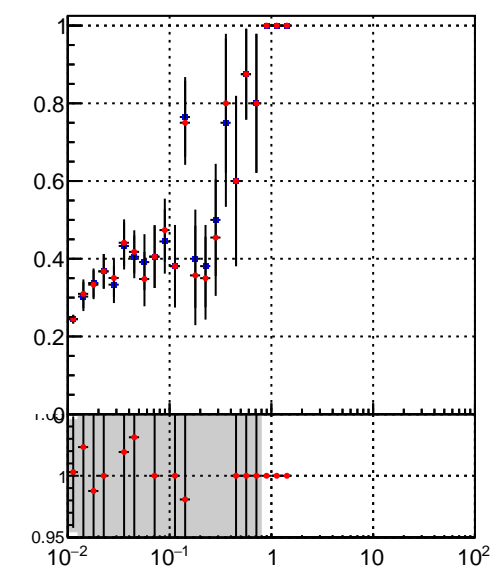

Efficiency vs vertpos**fake+duplicates vs vert r**

■ DQM_TT_mkFit-DQM_init_orig
■ DQM_TT_mkFit-DQM_init_modi

Efficiency vs sim PV z**fake+duplicates vs Sim. PV z****Efficiency vs. sim PV z****fake+duplicates vs Sim. PV z**