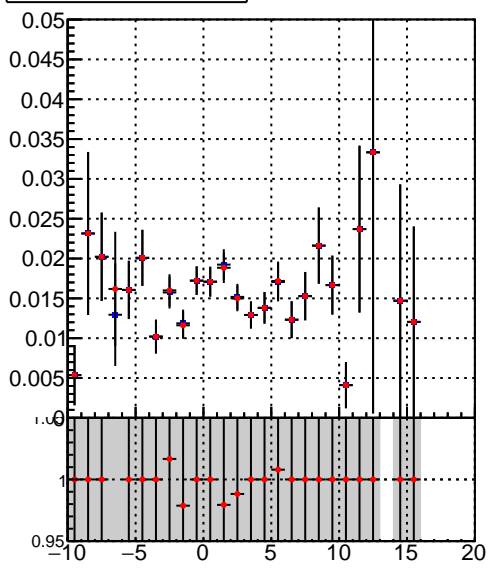

Efficiency vs vertpos**fake+duplicates vs vert r**

■ DQM_TT_mkFit-DQM_init_orig
■ DQM_TT_mkFit-DQM_init_modi

Efficiency vs sim PV z**fake+duplicates vs Sim. PV z****Efficiency vs. sim PV z****fake+duplicates vs Sim. PV z**