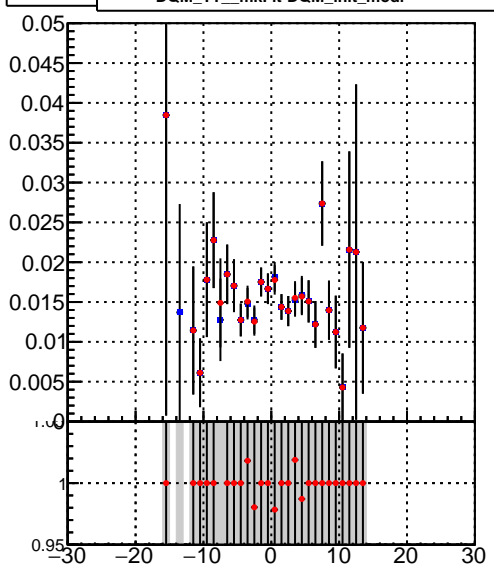

Efficiency vs vertpos**fake+duplicates vs vert r**

■ DQM_TT_mkFit-DQM_init_orig
■ DQM_TT_mkFit-DQM_init_modi

Efficiency vs sim PV z**fake+duplicates vs Sim. PV z****Efficiency vs. sim PV z****fake+duplicates vs Sim. PV z**