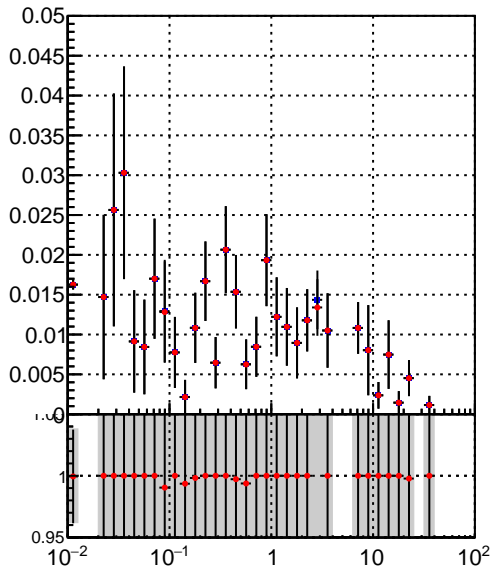

Efficiency vs vertpos**fake+duplicates vs vert r**

■ DQM_TT_mkFit-DQM_init_orig
■ DQM_TT_mkFit-DQM_init_modi

Efficiency vs sim PV z**fake+duplicates vs Sim. PV z****Efficiency vs. sim PV z****fake+duplicates vs Sim. PV z**