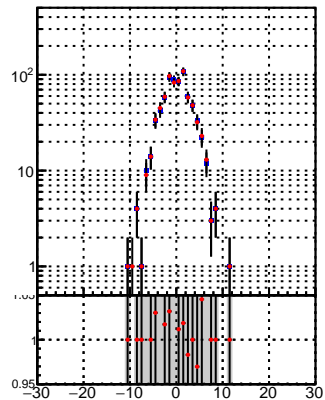

N of reco track vs dxy

N of associated (recoToSim) tracks vs dxy

N of associated (recoToSim) looper tracks vs dxy

N of reco track vs dz

N of associated (recoToSim) tracks vs dz

N of associated (recoToSim) looper tracks vs dz