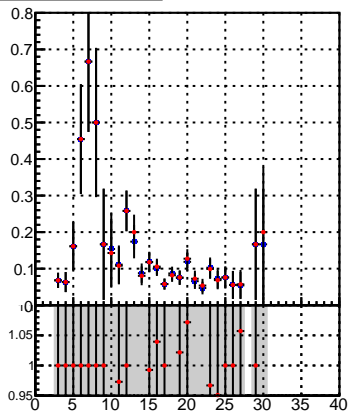

fake+duplicates vs hits

■ DQM_TT_mkFit-DQM_init_orig
● DQM_TT_mkFit-DQM_init_modi

fake+duplicates vs pixel layers

fake+duplicates vs 3D layers