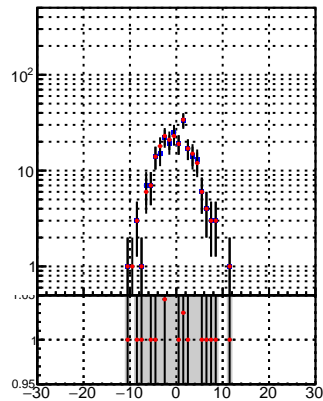

N of reco track vs dxy

N of associated (recoToSim) tracks vs dxy

N of associated (recoToSim) looper tracks vs dxy

N of reco track vs dz

N of associated (recoToSim) tracks vs dz

N of associated (recoToSim) looper tracks vs dz