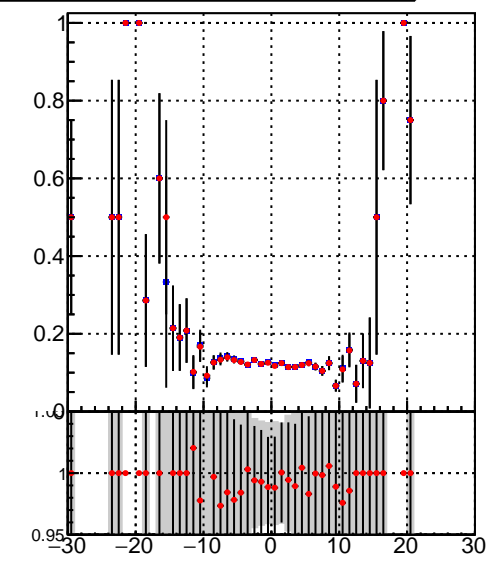

Efficiency vs vertpos**fake+duplicates vs vert r**
Efficiency vs sim PV z
 — DQM_TT_mkFit-DQM_init_orig
 — DQM_TT_mkFit-DQM_init_modi
**Efficiency vs. sim PV z****fake+duplicates vs Sim. PV z**