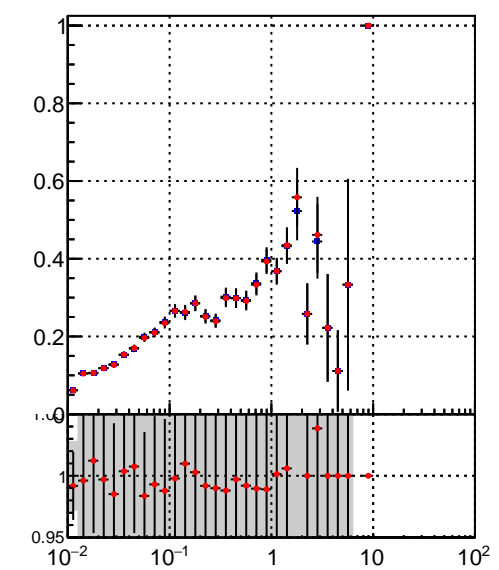

Efficiency vs vertpos**fake+duplicates vs vert r**
Efficiency vs sim PV z
 — DQM_TT_mkFit-DQM_init_orig
 — DQM_TT_mkFit-DQM_init_modi
**Efficiency vs. sim PV z****fake+duplicates vs Sim. PV z**