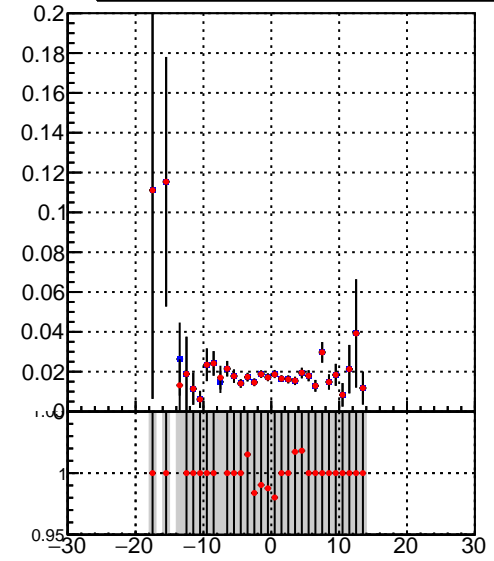

Efficiency vs vertpos**fake+duplicates vs vert r**
Efficiency vs sim PV z
 — DQM_TT_mkFit-DQM_init_orig
 — DQM_TT_mkFit-DQM_init_modi
**Efficiency vs. sim PV z****fake+duplicates vs Sim. PV z**