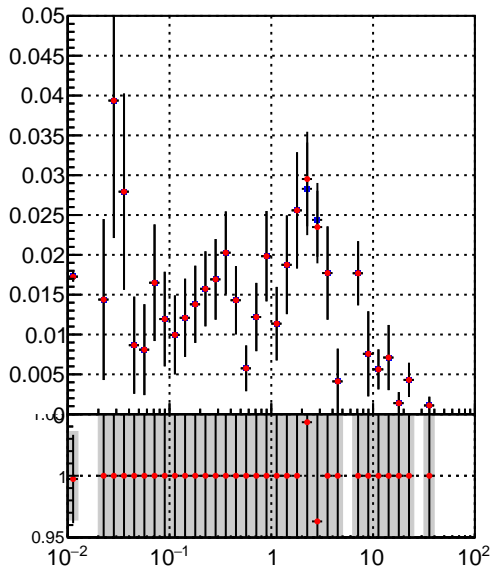

Efficiency vs vertpos**fake+duplicates vs vert r**
Efficiency vs sim PV z
 — DQM_TT_mkFit-DQM_init_orig
 — DQM_TT_mkFit-DQM_init_modi
**Efficiency vs. sim PV z****fake+duplicates vs Sim. PV z**