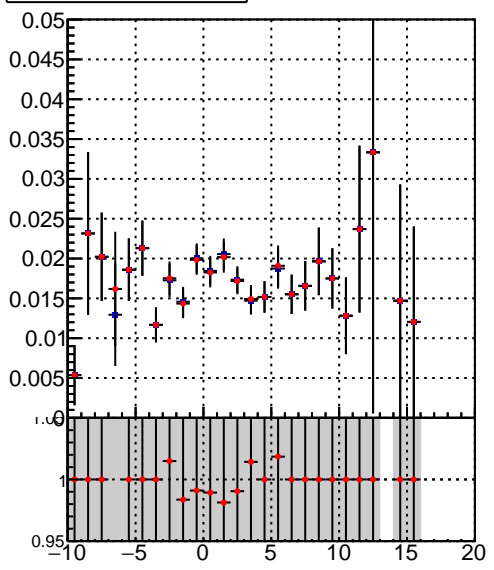

Efficiency vs vertpos**fake+duplicates vs vert r**
Efficiency vs sim PV z
 — DQM_TT_mkFit-DQM_init_orig
 — DQM_TT_mkFit-DQM_init_modi
**Efficiency vs. sim PV z****fake+duplicates vs Sim. PV z**