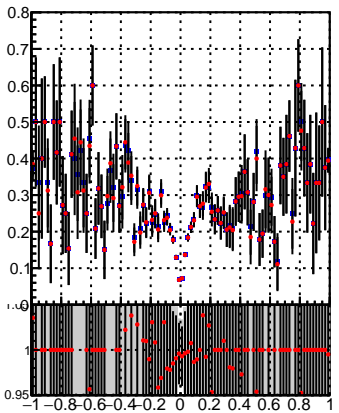

Fake rate vs dxypv

Duplicates Rate vs Dxy(PV)

Pileup rate vs dxy(PV)

Fake rate vs d

Duplicates Rate vs Dxy(PV)

Pileup rate vs dxy(PV)

Fake rate vs dzpv

Duplicates Rate vs Dz(PV)

Pileup rate vs dz(PV)

Fake rate vs dzpv

Duplicates Rate vs Dz(PV)

Pileup rate vs dz(PV)

—●— DQM_TT_mkFit-DQM_init_orig

—●— DQM_TT_mkFit-DQM_init_modi