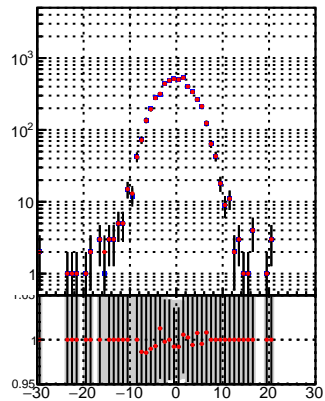

N of reco track vs dxy

N of associated (recoToSim) tracks vs dxy

N of associated (recoToSim) looper tracks vs dxy

N of reco track vs dz

N of associated (recoToSim) tracks vs dz

N of associated (recoToSim) looper tracks vs dz