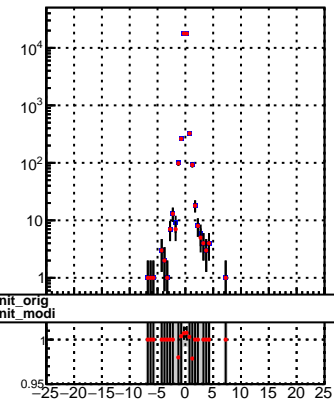

N of reco track vs dxy

N of associated (recoToSim) tracks vs dxy

N of associated (recoToSim) looper tracks vs dxy

N of reco track vs dz

N of associated (recoToSim) tracks vs dz

N of associated (recoToSim) looper tracks vs dz