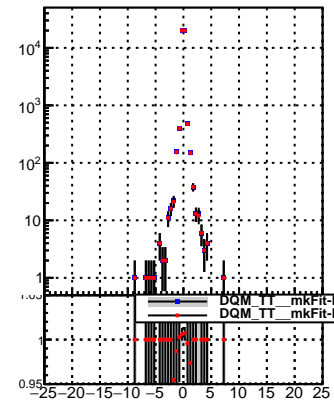

N of reco track vs dxy

N of associated (recoToSim) tracks vs dxy

N of associated (recoToSim) looper tracks vs dxy

N of reco track vs dz

N of associated (recoToSim) tracks vs dz

N of associated (recoToSim) looper tracks vs dz