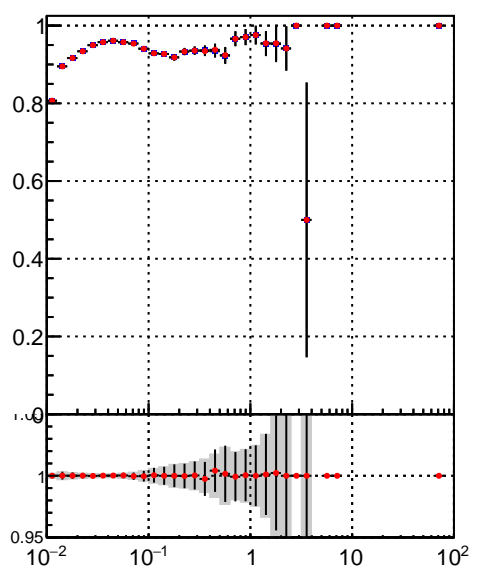

Efficiency vs vertpos**fake+duplicates vs vert r**
Efficiency vs sim PV z
 — DQM_TT_mkFit-DQM_init_orig
 — DQM_TT_mkFit-DQM_init_modi
**Efficiency vs. sim PV z****fake+duplicates vs Sim. PV z**