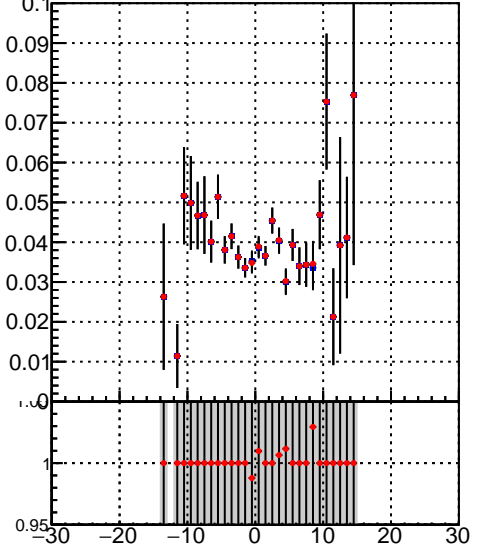

Efficiency vs vertpos**fake+duplicates vs vert r**
Efficiency vs sim PV z
 — DQM_TT_mkFit-DQM_init_orig
 — DQM_TT_mkFit-DQM_init_modi
**Efficiency vs. sim PV z****fake+duplicates vs Sim. PV z**