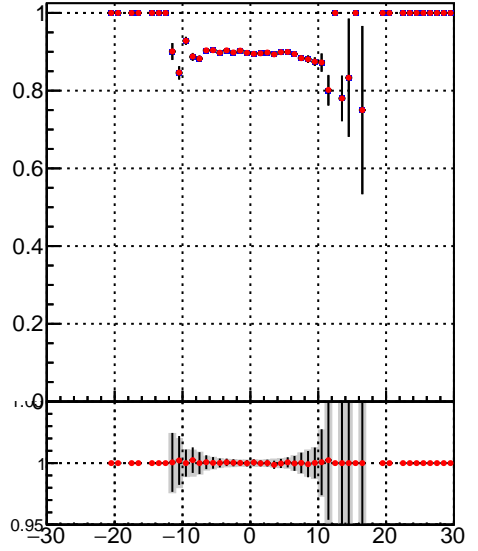

Efficiency vs vertpos**fake+duplicates vs vert r**
Efficiency vs sim PV z
 — DQM_TT_mkFit-DQM_init_orig
 — DQM_TT_mkFit-DQM_init_modi
**Efficiency vs. sim PV z****fake+duplicates vs Sim. PV z**