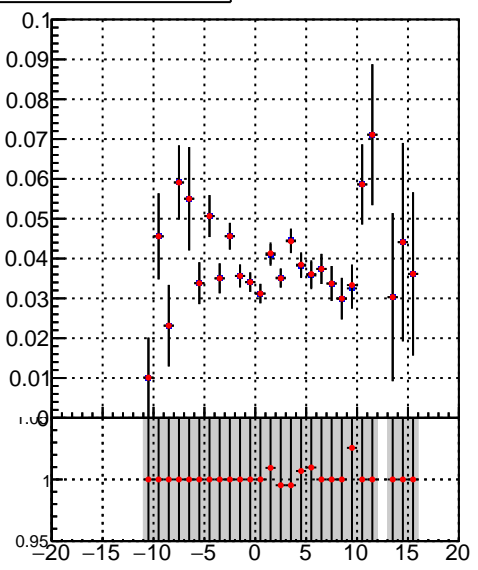

Efficiency vs vertpos**fake+duplicates vs vert r**
Efficiency vs sim PV z
 — DQM_TT_mkFit-DQM_init_orig
 — DQM_TT_mkFit-DQM_init_modi
**Efficiency vs. sim PV z****fake+duplicates vs Sim. PV z**