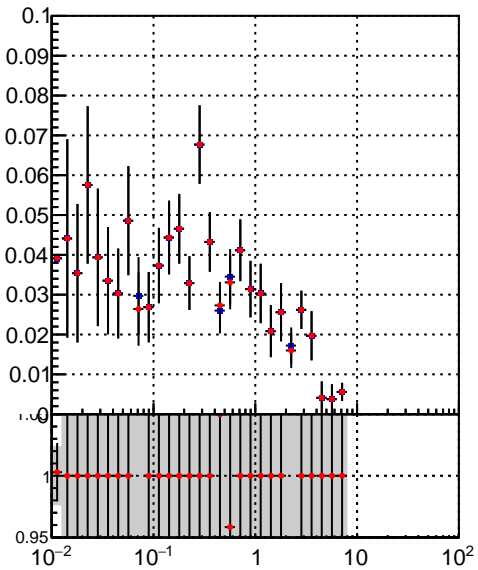

Efficiency vs vertpos**fake+duplicates vs vert r**
Efficiency vs sim PV z
 — DQM_TT_mkFit-DQM_init_orig
 — DQM_TT_mkFit-DQM_init_modi
**Efficiency vs. sim PV z****fake+duplicates vs Sim. PV z**