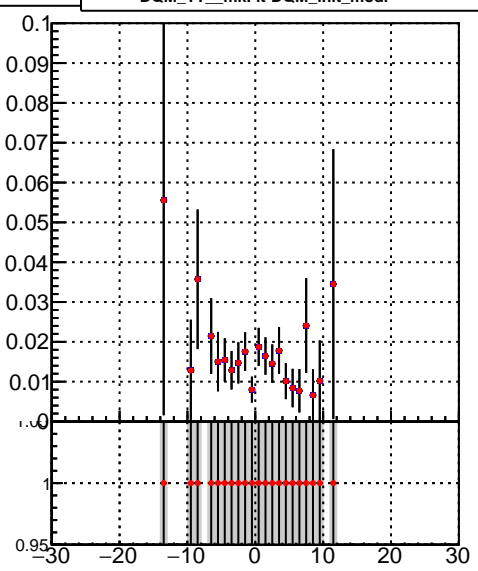

Efficiency vs vertpos

Legend: DQM_TT_mkFit-DQM_init_orig (blue square), DQM_TT_mkFit-DQM_init_modi (red circle)

Efficiency

Efficiency vs. sim PV z