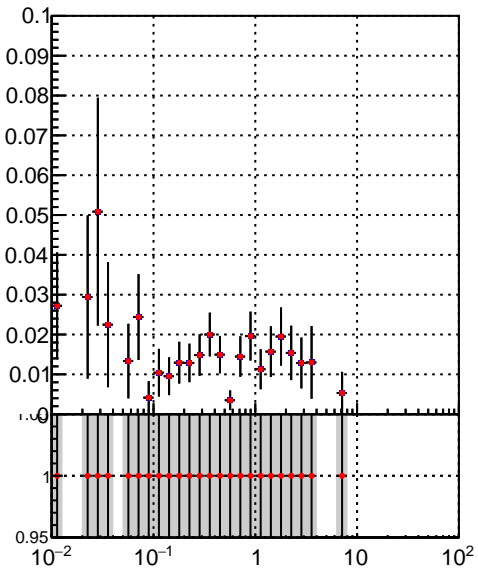

Efficiency vs vertpos

Legend: DQM_TT_mkFit-DQM_init_orig (blue square), DQM_TT_mkFit-DQM_init_modi (red circle)

Efficiency

Efficiency vs. sim PV z