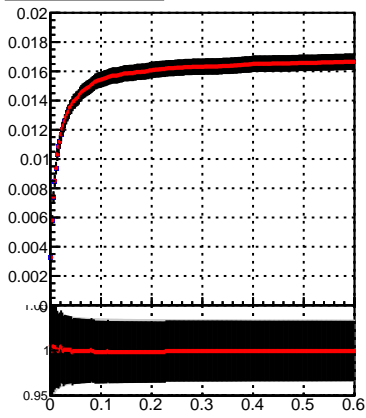

Efficiency vs. dz (PV)

Efficiency (tracking eff factorized out) vs. dz (PV)

Fake rate

- DQM_TT_mkFit-DQM_init_orig
- DQM_TT_mkFit-DQM_init_modi