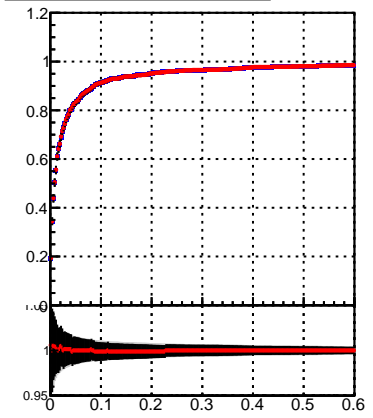

Efficiency vs. dz (PV)

Efficiency (tracking eff factorized out) vs. dz (PV)

Fake rate

- DQM_TT_mkFit-DQM_init_orig
- DQM_TT_mkFit-DQM_init_modi