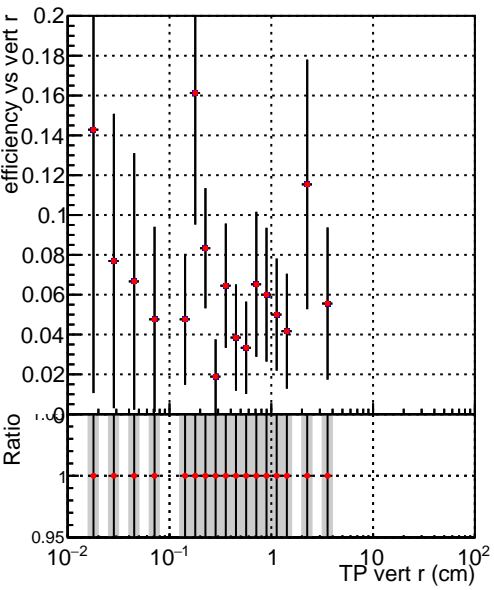

Efficiency vs vertpos

Efficiency vs vert z

Legend:  
- DQM\_TT\_mkFit-DQM\_time\_old132  
- DQM\_TT\_mkFit-DQM\_time\_new132

Efficiency vs. sim PV z