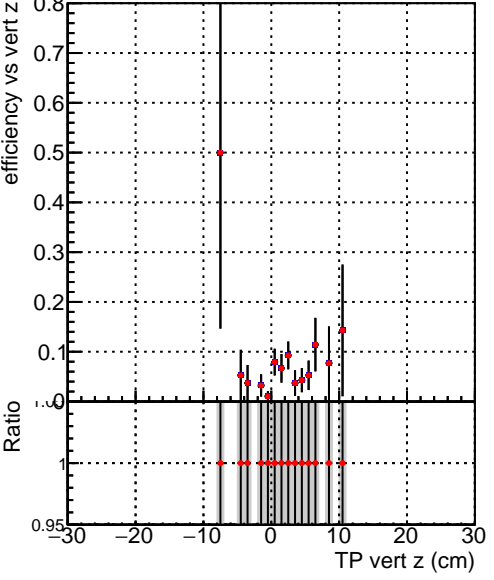

Efficiency vs vertpos

Efficiency vs vert z

Legend:  
- DQM\_TT\_mkFit-DQM\_time\_old132  
- DQM\_TT\_mkFit-DQM\_time\_new132

Efficiency vs. sim PV z