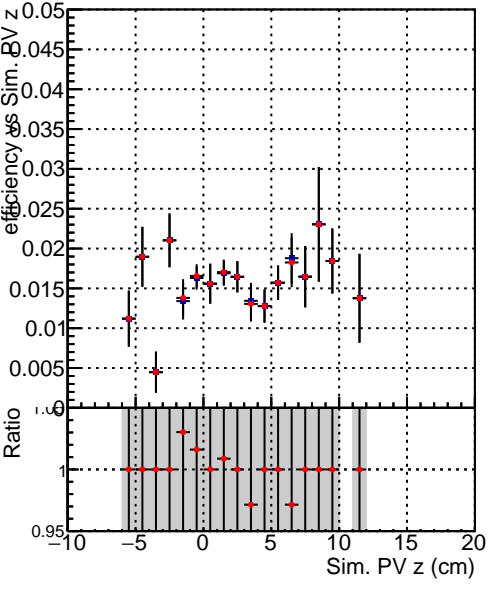

**Efficiency vs vertpos****fake+duplicates vs vert r****Efficiency vs vert z****fake+duplicates vs. z****Efficiency vs. sim PV z****fake+duplicates vs Sim. PV z**

Legend for Efficiency vs vert z and fake+duplicates vs. z plots:

- Blue squares: DQM\_TT\_mkFit-DQM\_time\_old132
- Red circles: DQM\_TT\_mkFit-DQM\_time\_new132