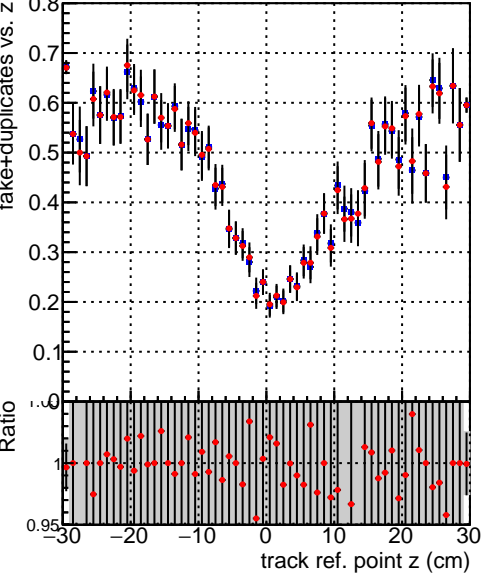

**Efficiency vs vertpos****fake+duplicates vs vert r****Efficiency vs vert z****fake+duplicates vs. z****Efficiency vs. sim PV z****fake+duplicates vs Sim. PV z**

Legend for Efficiency vs vert z and fake+duplicates vs. z plots:

- Blue squares: DQM\_TT\_mkFit-DQM\_time\_old132
- Red circles: DQM\_TT\_mkFit-DQM\_time\_new132