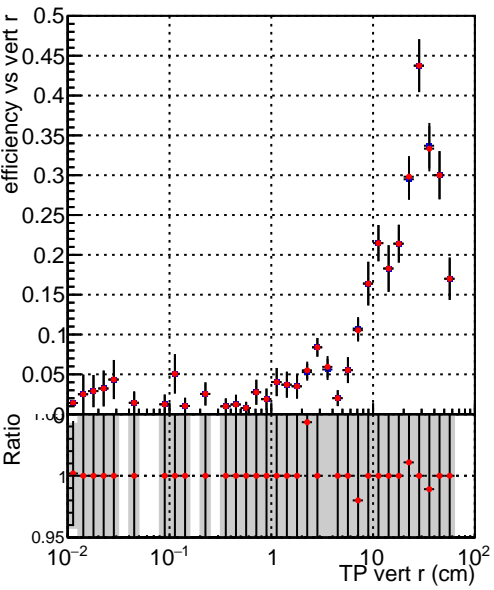

**Efficiency vs vertpos****fake+duplicates vs vert r****Efficiency vs vert z****fake+duplicates vs. z****Efficiency vs. sim PV z****fake+duplicates vs Sim. PV z**

Legend for Efficiency vs vert z and fake+duplicates vs. z plots:

- Blue squares: DQM\_TT\_mkFit-DQM\_time\_old132
- Red circles: DQM\_TT\_mkFit-DQM\_time\_new132