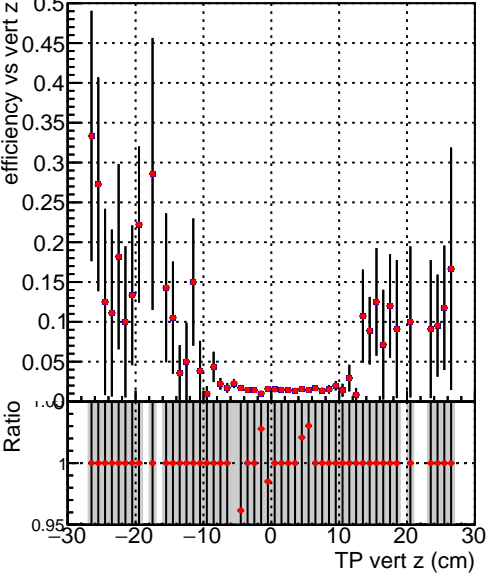

**Efficiency vs vertpos****fake+duplicates vs vert r****Efficiency vs vert z****fake+duplicates vs. z****Efficiency vs. sim PV z****fake+duplicates vs Sim. PV z**

Legend for Efficiency vs vert z and fake+duplicates vs. z plots:

- Blue squares: DQM\_TT\_mkFit-DQM\_time\_old132
- Red circles: DQM\_TT\_mkFit-DQM\_time\_new132