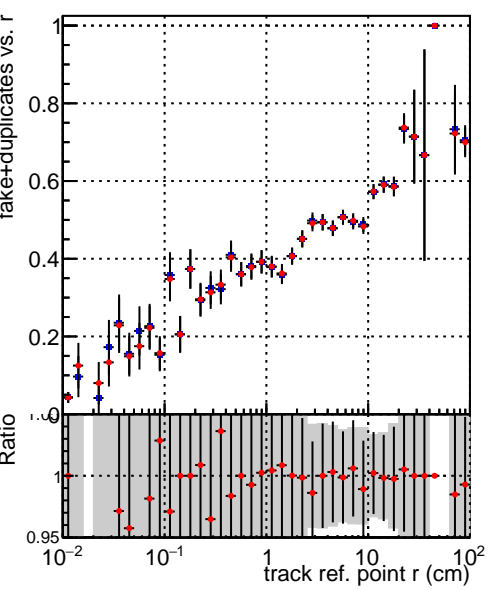

**Efficiency vs vertpos****fake+duplicates vs vert r****Efficiency vs vert z****fake+duplicates vs. z****Efficiency vs. sim PV z****fake+duplicates vs Sim. PV z**

Legend for Efficiency vs vert z and fake+duplicates vs. z plots:

- Blue squares: DQM\_TT\_mkFit-DQM\_time\_old132
- Red circles: DQM\_TT\_mkFit-DQM\_time\_new132