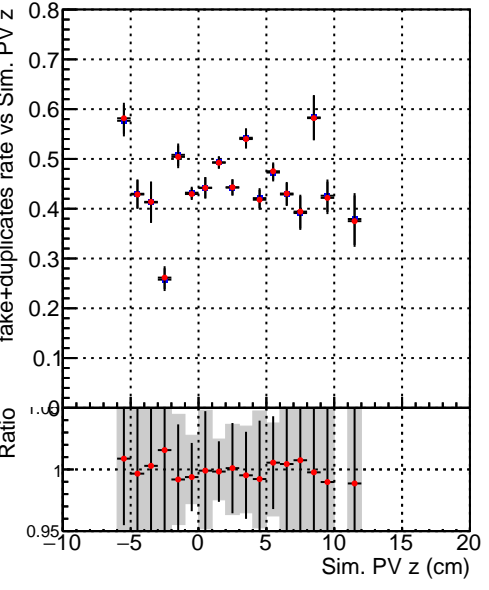

**Efficiency vs vertpos****fake+duplicates vs vert r****Efficiency vs vert z****fake+duplicates vs. z****Efficiency vs. sim PV z****fake+duplicates vs Sim. PV z**

Legend for Efficiency vs vert z and fake+duplicates vs. z plots:

- Blue squares: DQM\_TT\_mkFit-DQM\_time\_old132
- Red circles: DQM\_TT\_mkFit-DQM\_time\_new132