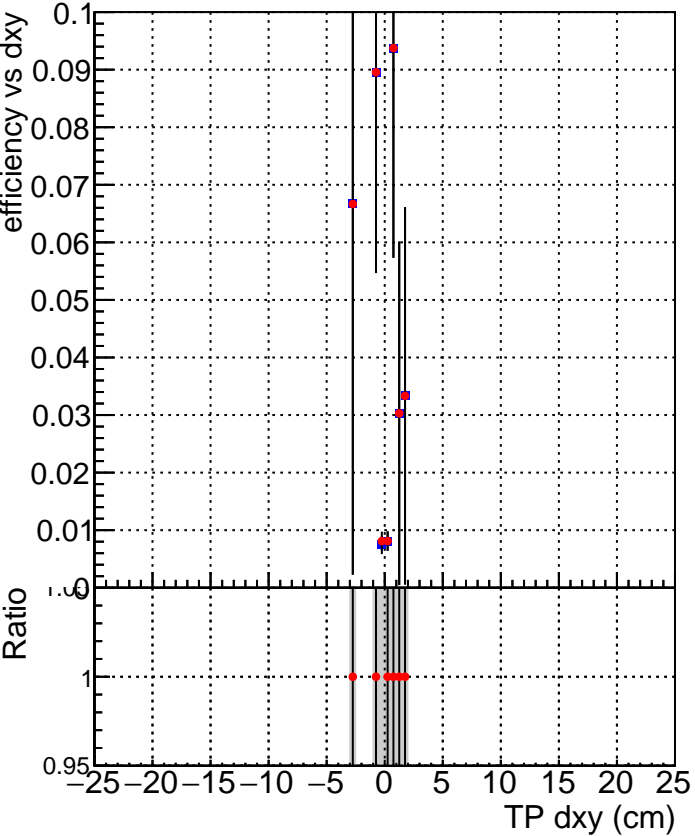

Efficiency vs Dxy

fake+duplicates vs dxy

Efficiency vs Dz

Legend for the bottom row plots:

- Blue square: DQM_TT_mkFit-DQM_time_old132
- Red circle: DQM_TT_mkFit-DQM_time_new132