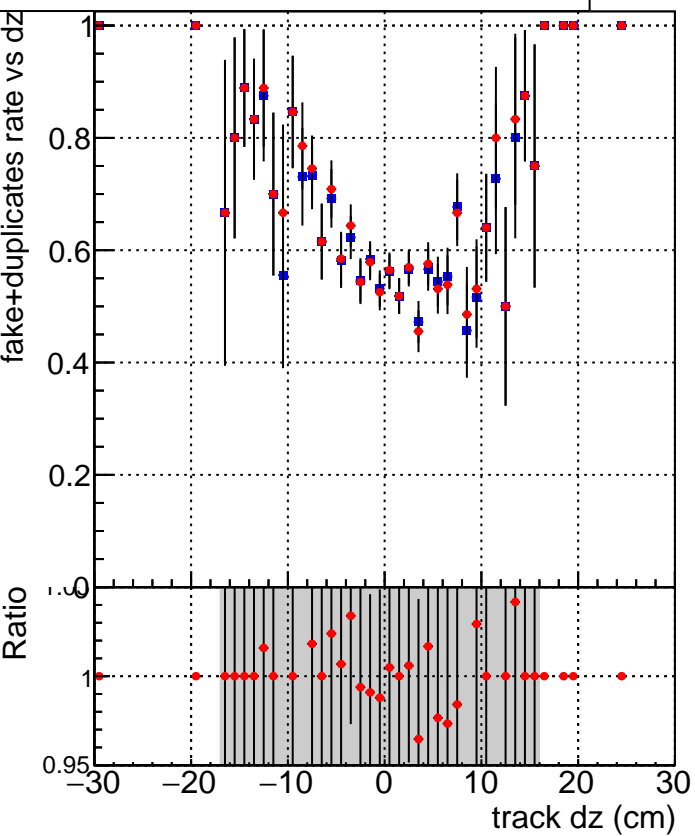

Efficiency vs Dxy

fake+duplicates vs dxy

Efficiency vs Dz

Legend for the bottom row plots:

- Blue square: DQM_TT_mkFit-DQM_time_old132
- Red circle: DQM_TT_mkFit-DQM_time_new132