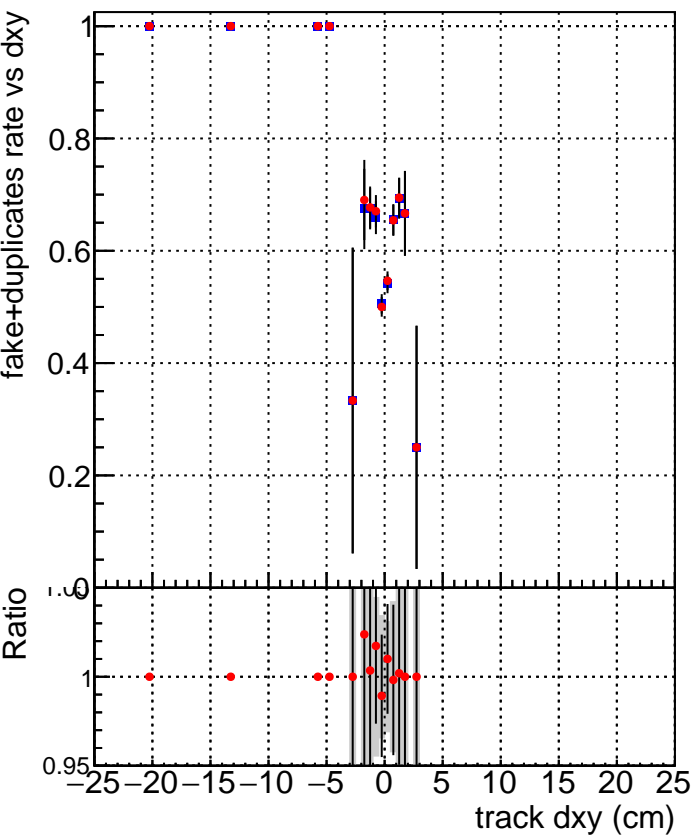

Efficiency vs Dxy

fake+duplicates vs dxy

Efficiency vs Dz

Legend for the bottom row plots:

- Blue square: DQM_TT_mkFit-DQM_time_old132
- Red circle: DQM_TT_mkFit-DQM_time_new132