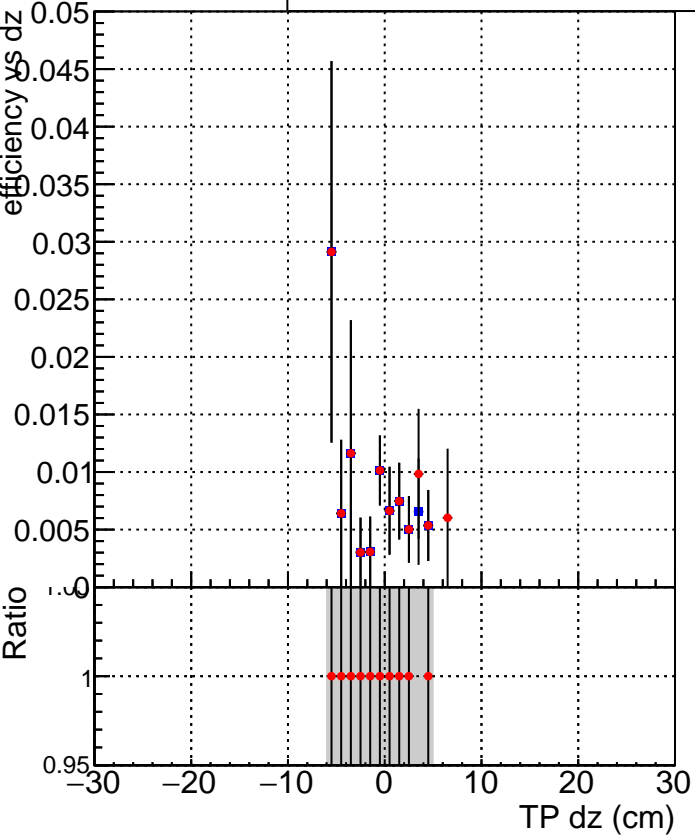

Efficiency vs Dxy

fake+duplicates vs dxy

Efficiency vs Dz

Legend for the bottom row plots:

- Blue square: DQM_TT_mkFit-DQM_time_old132
- Red circle: DQM_TT_mkFit-DQM_time_new132