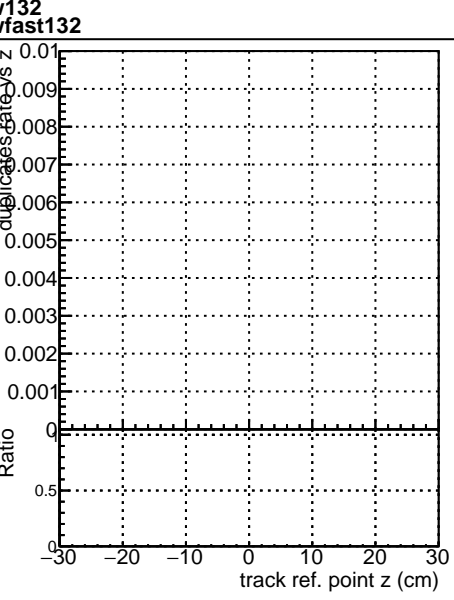

Fake rate vs vertpos**Duplicates Rate vs vertpos****Pileup rate vs vertpos****Fake rate vs v**

■ DQM TT mkFit-DQM old132
● DQM TT mkFit-DQM new132
▲ DQM TT mkFit-DQM newfast132

Fake rate vs. sim PV z**Duplicates Rate vs sim PV z****Pileup rate vs. sim PV z**