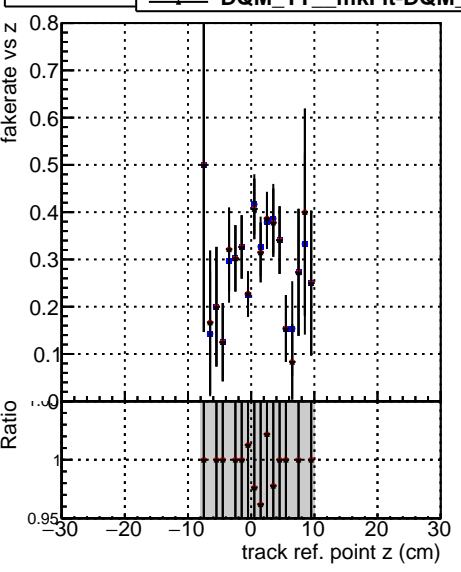

Fake rate vs vertpos**Duplicates Rate vs vertpos****Pileup rate vs vertpos****Fake rate vs v**

■ DQM TT mkFit-DQM old132
● DQM TT mkFit-DQM new132
▲ DQM TT mkFit-DQM newfast132

Fake rate vs. sim PV z**Duplicates Rate vs sim PV z****Pileup rate vs. sim PV z**