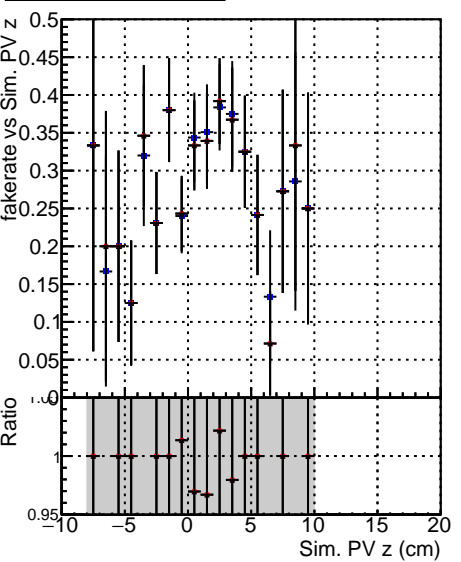

Fake rate vs vertpos**Duplicates Rate vs vertpos****Pileup rate vs vertpos****Fake rate vs v**

■ DQM TT mkFit-DQM old132
● DQM TT mkFit-DQM new132
▲ DQM TT mkFit-DQM newfast132

Fake rate vs. sim PV z**Duplicates Rate vs sim PV z****Pileup rate vs. sim PV z**