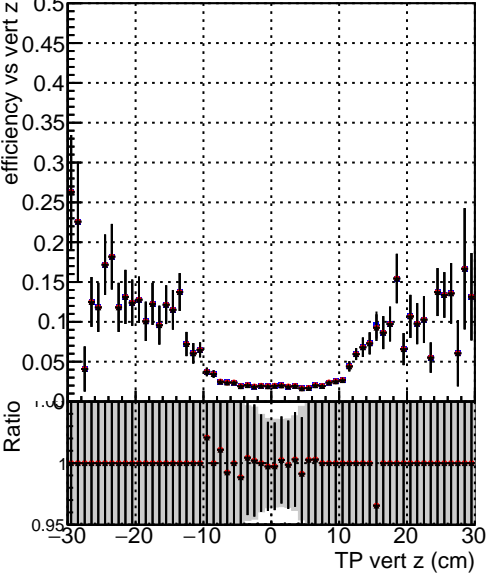

Efficiency vs vertpos**fake+duplicates vs vert r**
Efficiency vs. sim PV z
 —●— DQM_TT_mkFit-DQM_old132
 —●— DQM_TT_mkFit-DQM_new132
 —●— DQM_TT_mkFit-DQM_newfast132
**Efficiency vs. sim PV z****fake+duplicates vs Sim. PV z**