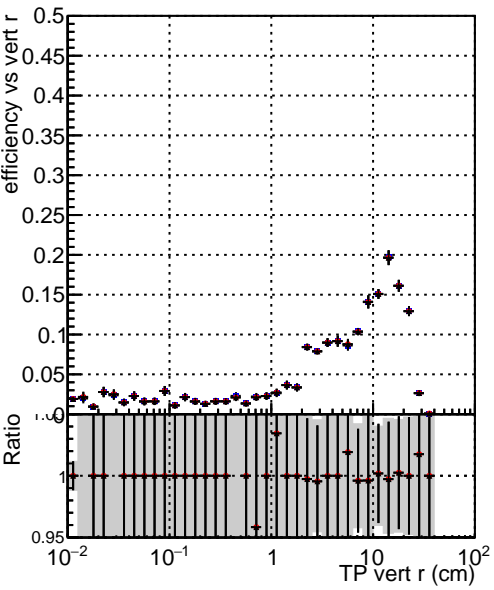

Efficiency vs vertpos**fake+duplicates vs vert r**
Efficiency vs. sim PV z
 —●— DQM_TT_mkFit-DQM_old132
 —●— DQM_TT_mkFit-DQM_new132
 —●— DQM_TT_mkFit-DQM_newfast132
**Efficiency vs. sim PV z****fake+duplicates vs Sim. PV z**