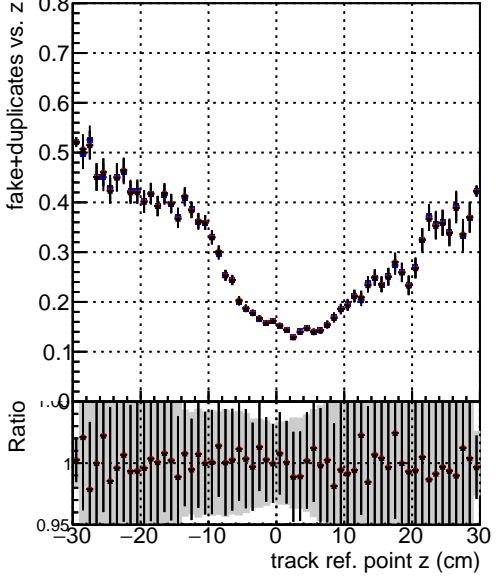

Efficiency vs vertpos**fake+duplicates vs vert r**
Efficiency vs. sim PV z
 —●— DQM_TT_mkFit-DQM_old132
 —●— DQM_TT_mkFit-DQM_new132
 —●— DQM_TT_mkFit-DQM_newfast132
**Efficiency vs. sim PV z****fake+duplicates vs Sim. PV z**