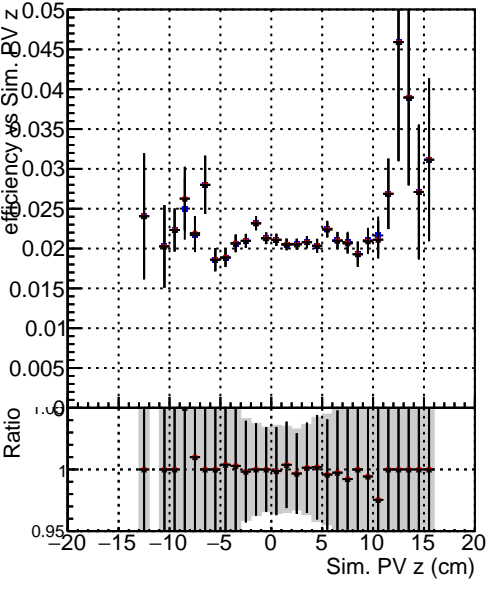

Efficiency vs vertpos**fake+duplicates vs vert r**
Efficiency vs. sim PV z
 —●— DQM_TT_mkFit-DQM_old132
 —●— DQM_TT_mkFit-DQM_new132
 —●— DQM_TT_mkFit-DQM_newfast132
**Efficiency vs. sim PV z****fake+duplicates vs Sim. PV z**