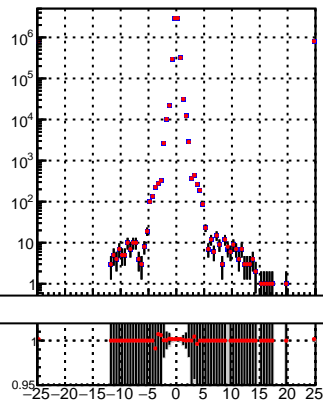

N of reco track vs dxy

N of associated (recoToSim) tracks vs dxy

N of associated (recoToSim) looper tracks vs dxy

N of reco track vs dz

N of associated (recoToSim) tracks vs dz

N of associated (recoToSim) looper tracks vs dz