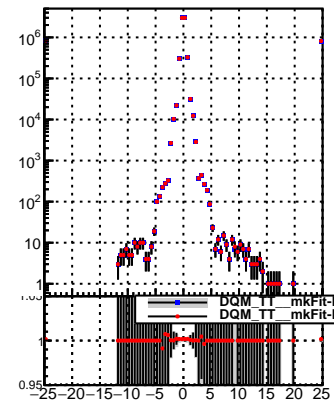

N of reco track vs dxy

N of associated (recoToSim) tracks vs dxy

N of associated (recoToSim) looper tracks vs dxy

N of reco track vs dz

N of associated (recoToSim) tracks vs dz

N of associated (recoToSim) looper tracks vs dz