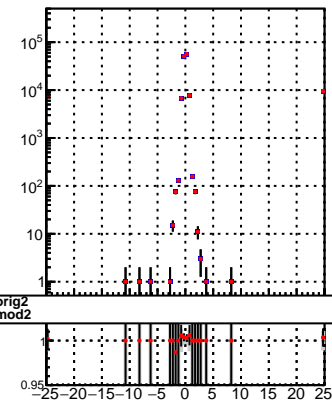

N of reco track vs dxy

N of associated (recoToSim) tracks vs dxy

N of associated (recoToSim) looper tracks vs dxy

N of reco track vs dz

N of associated (recoToSim) tracks vs dz

N of associated (recoToSim) looper tracks vs dz