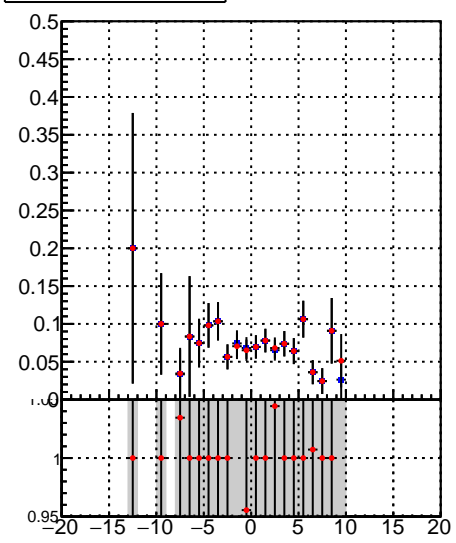

**Fake rate vs vertpos****Duplicates Rate vs vertpos****Pileup rate vs vertpos**

—•— DQM\_TT\_mkFit-DQM\_orig2  
—•— DQM\_TT\_mkFit-DQM\_mod2

**Fake rate vs v****Fake rate vs. sim PV z****Duplicates Rate vs sim PV z****Pileup rate vs. sim PV z**