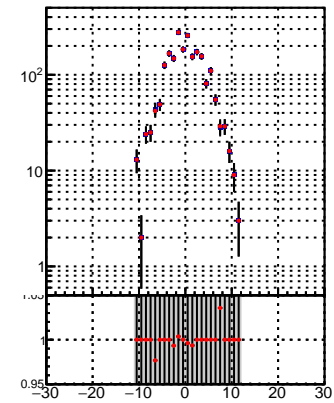

N of reco track vs dxy

N of associated (recoToSim) tracks vs dxy

N of associated (recoToSim) looper tracks vs dxy

N of reco track vs dz

N of associated (recoToSim) tracks vs dz

N of associated (recoToSim) looper tracks vs dz