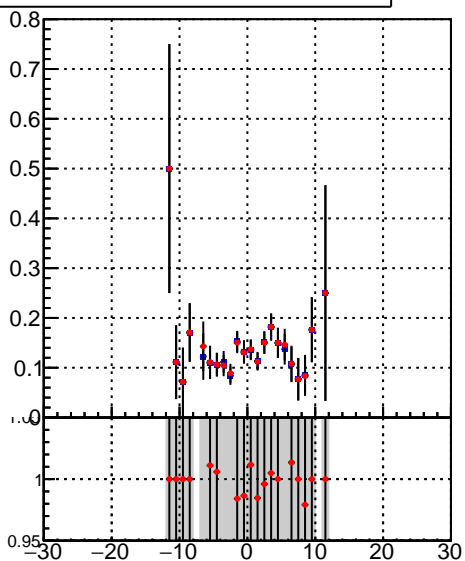

fake+duplicates vs vert r

■ DQM_TT_mkFit-DQM_orig2
● DQM_TT_mkFit-DQM_mod2

fake+duplicates vs Sim. PV z