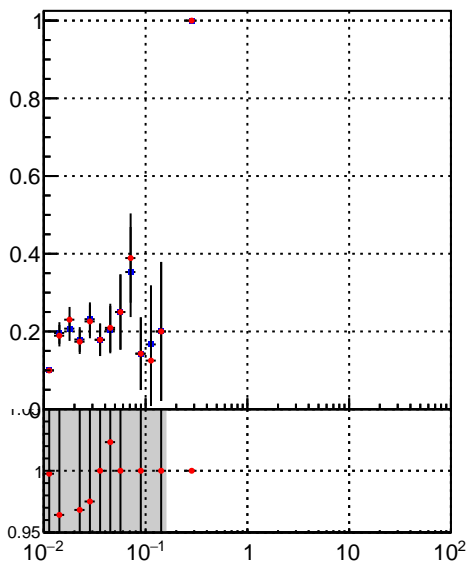

fake+duplicates vs vert r

■ DQM_TT_mkFit-DQM_orig2
● DQM_TT_mkFit-DQM_mod2

fake+duplicates vs Sim. PV z