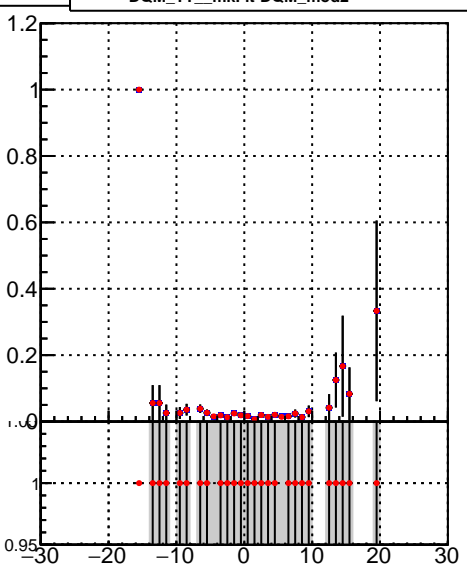

Efficiency vs vertpos

Legend: DQM_TT_mkFit-DQM_orig2 (blue square), DQM_TT_mkFit-DQM_mod2 (red circle)

Efficiency

Efficiency vs. sim PV z