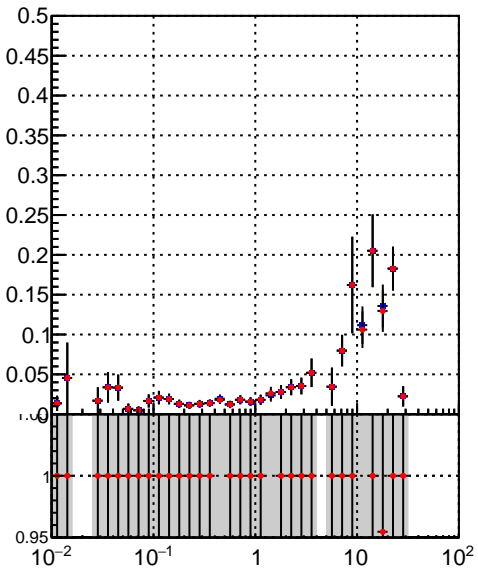

Efficiency vs vertpos

Legend: DQM_TT_mkFit-DQM_orig2 (blue square), DQM_TT_mkFit-DQM_mod2 (red circle)

Efficiency

Efficiency vs. sim PV z