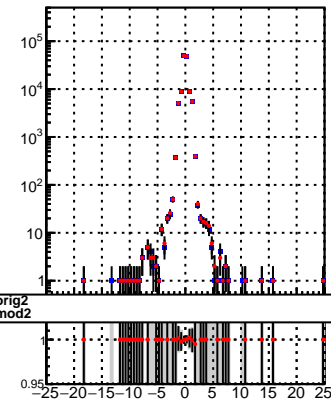

N of reco track vs dxy

N of associated (recoToSim) tracks vs dxy

N of associated (recoToSim) looper tracks vs dxy

N of reco track vs dz

N of associated (recoToSim) tracks vs dz

N of associated (recoToSim) looper tracks vs dz