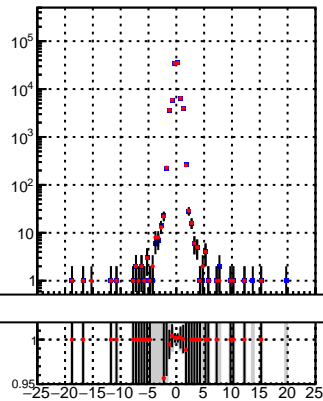

N of reco track vs dxy

N of associated (recoToSim) tracks vs dxy

N of associated (recoToSim) looper tracks vs dxy

N of reco track vs dz

N of associated (recoToSim) tracks vs dz

N of associated (recoToSim) looper tracks vs dz