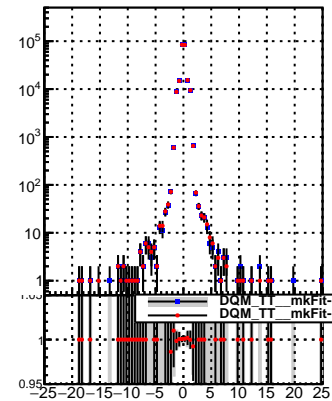

N of reco track vs dxy

N of associated (recoToSim) tracks vs dxy

N of associated (recoToSim) looper tracks vs dxy

N of reco track vs dz

N of associated (recoToSim) tracks vs dz

N of associated (recoToSim) looper tracks vs dz