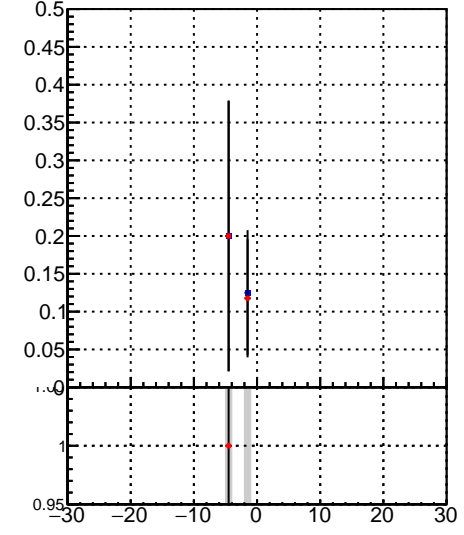

Fake rate vs vertpos**Duplicates Rate vs vertpos****Pileup rate vs vertpos**
Fake rate vs v
 Legend:
 - Blue square: DQM_TT_mkFit-DQM_orig
 - Red circle: DQM_TT_mkFit-DQM_mod
**Fake rate vs. sim PV z****Duplicates Rate vs sim PV z****Pileup rate vs. sim PV z**