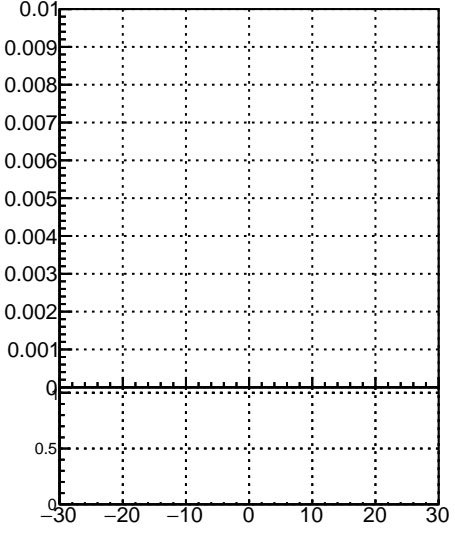

Fake rate vs vertpos**Duplicates Rate vs vertpos****Pileup rate vs vertpos**
Fake rate vs v
 Legend:
 - Blue square: DQM_TT_mkFit-DQM_orig
 - Red circle: DQM_TT_mkFit-DQM_mod
**Fake rate vs. sim PV z****Duplicates Rate vs sim PV z****Pileup rate vs. sim PV z**