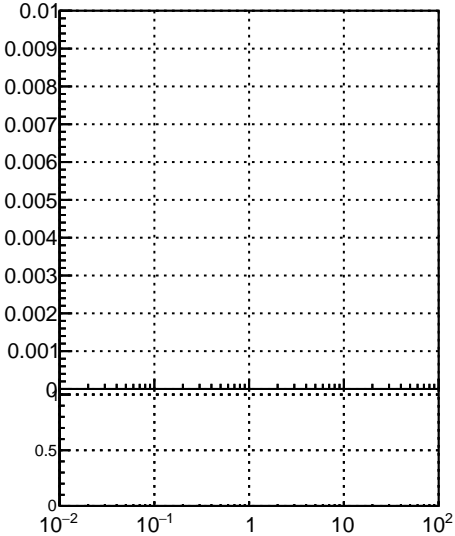

Fake rate vs vertpos**Duplicates Rate vs vertpos****Pileup rate vs vertpos**
Fake rate vs v
 Legend:
 - Blue square: DQM_TT_mkFit-DQM_orig
 - Red circle: DQM_TT_mkFit-DQM_mod
**Fake rate vs. sim PV z****Duplicates Rate vs sim PV z****Pileup rate vs. sim PV z**