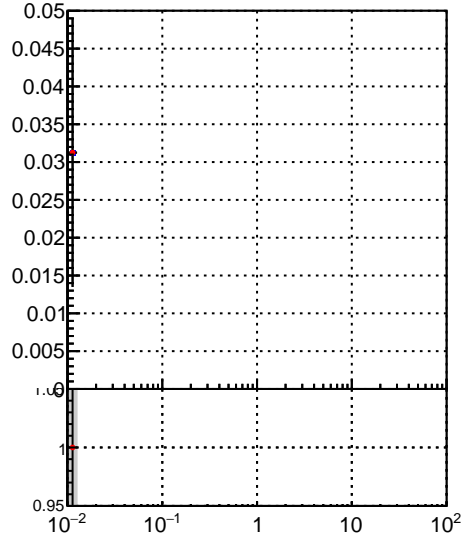

Fake rate vs vertpos**Duplicates Rate vs vertpos****Pileup rate vs vertpos**
Fake rate vs v
 Legend:
 - Blue square: DQM_TT_mkFit-DQM_orig
 - Red circle: DQM_TT_mkFit-DQM_mod
**Fake rate vs. sim PV z****Duplicates Rate vs sim PV z****Pileup rate vs. sim PV z**