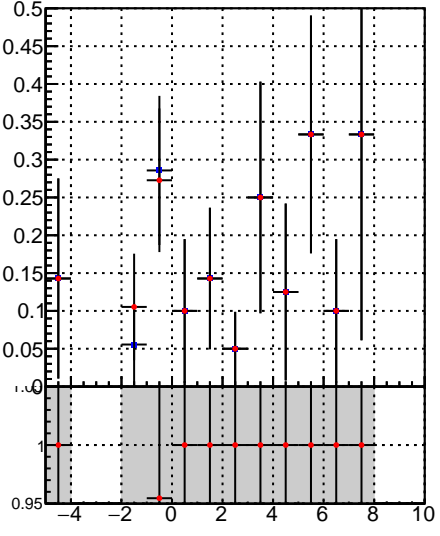

Fake rate vs vertpos**Duplicates Rate vs vertpos****Pileup rate vs vertpos**
Fake rate vs v
 Legend:
 - Blue square: DQM_TT_mkFit-DQM_orig
 - Red circle: DQM_TT_mkFit-DQM_mod
**Fake rate vs. sim PV z****Duplicates Rate vs sim PV z****Pileup rate vs. sim PV z**