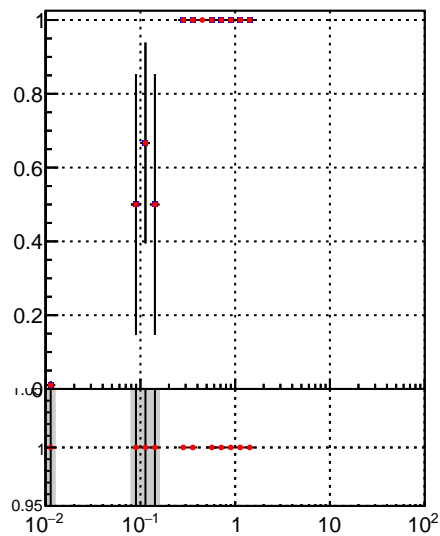

Fake rate vs vertpos**Duplicates Rate vs vertpos****Pileup rate vs vertpos**
Fake rate vs v
 Legend:
 - Blue square: DQM_TT_mkFit-DQM_orig
 - Red circle: DQM_TT_mkFit-DQM_mod
**Fake rate vs. sim PV z****Duplicates Rate vs sim PV z****Pileup rate vs. sim PV z**