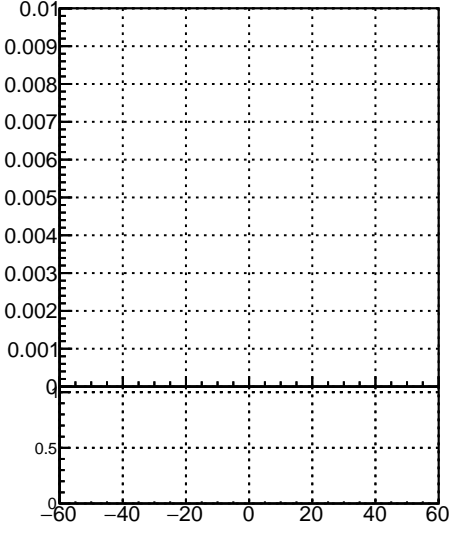

Fake rate vs vertpos**Duplicates Rate vs vertpos****Pileup rate vs vertpos**
Fake rate vs v
 Legend:
 - Blue square: DQM_TT_mkFit-DQM_orig
 - Red circle: DQM_TT_mkFit-DQM_mod
**Fake rate vs. sim PV z****Duplicates Rate vs sim PV z****Pileup rate vs. sim PV z**