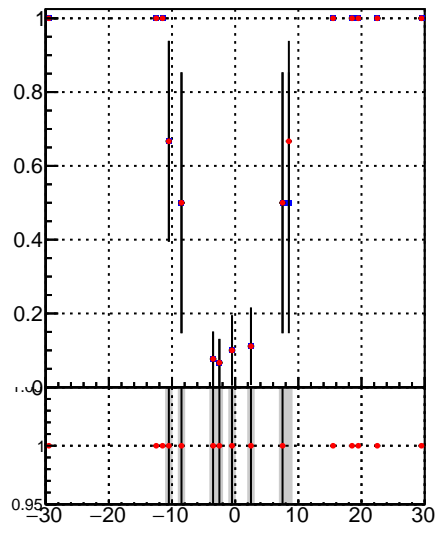

Fake rate vs vertpos**Duplicates Rate vs vertpos****Pileup rate vs vertpos**
Fake rate vs v
 Legend:
 - Blue square: DQM_TT_mkFit-DQM_orig
 - Red circle: DQM_TT_mkFit-DQM_mod
**Fake rate vs. sim PV z****Duplicates Rate vs sim PV z****Pileup rate vs. sim PV z**