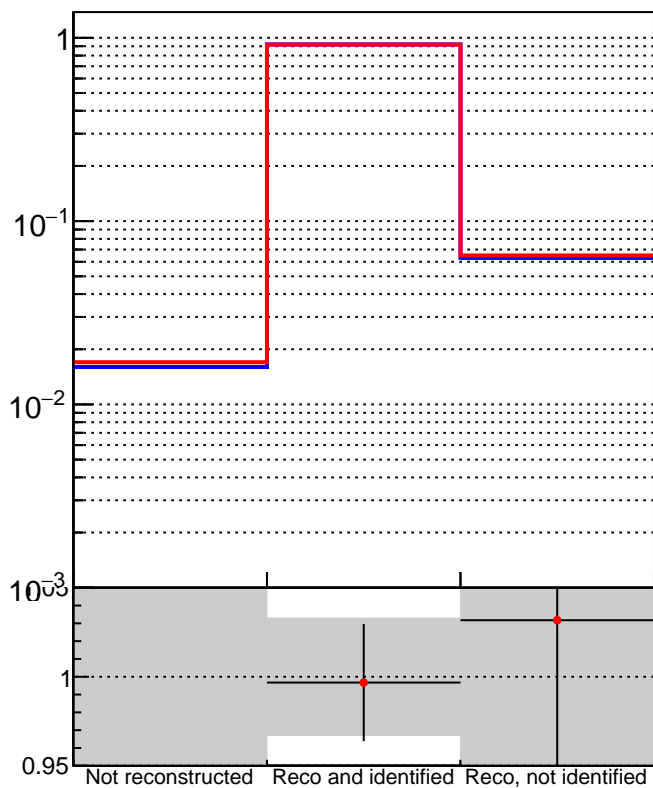

TruePVLocationIndexInRecoVertexCollectionCumulative

TruePVLocationIndexInRecoVertexCollection

■ DQM_TT_mkFit-DQM_orig
● DQM_TT_mkFit-DQM_mod