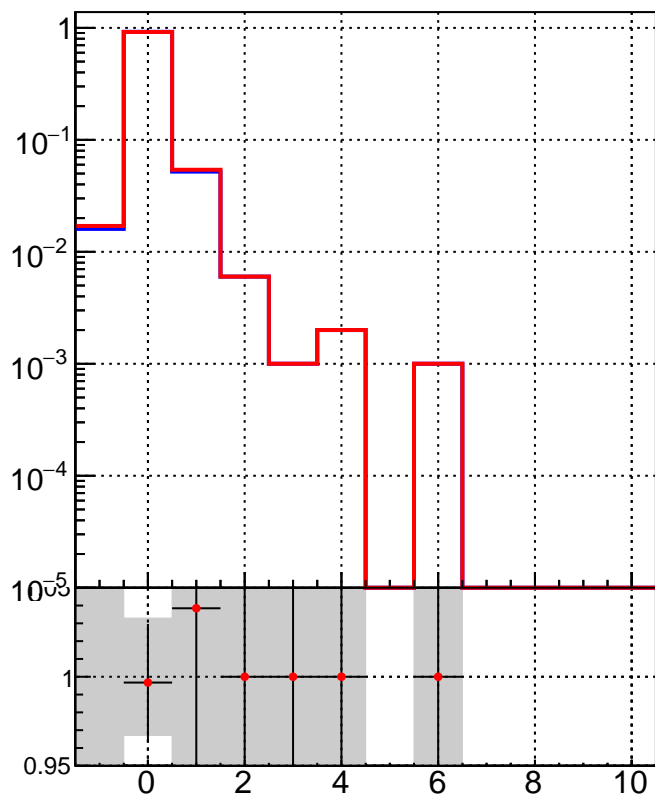

TruePVLocationIndexInRecoVertexCollectionCumulative

TruePVLocationIndexInRecoVertexCollection

■ DQM_TT_mkFit-DQM_orig
● DQM_TT_mkFit-DQM_mod