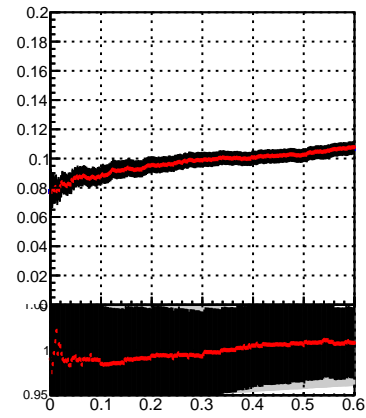

Efficiency vs. dz (PV)

Efficiency (tracking eff factorized out) vs. dz (PV)

Fake rate

—●— DQM\_TT\_mkFit-DQM\_orig

—●— DQM\_TT\_mkFit-DQM\_mod