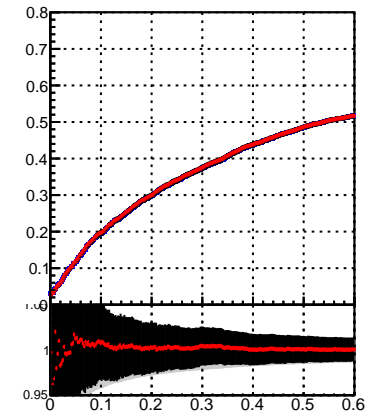

Efficiency vs. dz (PV)

Efficiency (tracking eff factorized out) vs. dz (PV)

Fake rate

—●— DQM\_TT\_mkFit-DQM\_orig

—●— DQM\_TT\_mkFit-DQM\_mod