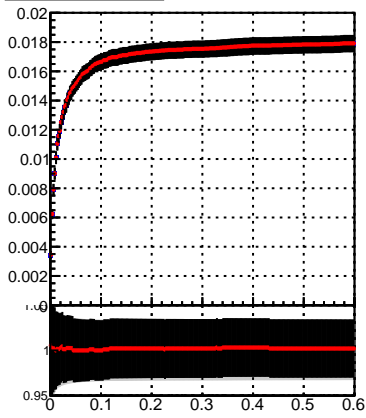

Efficiency vs. dz (PV)

Efficiency (tracking eff factorized out) vs. dz (PV)

Fake rate

—●— DQM\_TT\_mkFit-DQM\_orig

—●— DQM\_TT\_mkFit-DQM\_mod