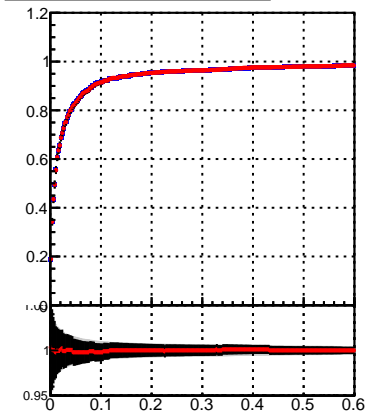

Efficiency vs. dz (PV)

Efficiency (tracking eff factorized out) vs. dz (PV)

Fake rate

—●— DQM\_TT\_mkFit-DQM\_orig

—●— DQM\_TT\_mkFit-DQM\_mod