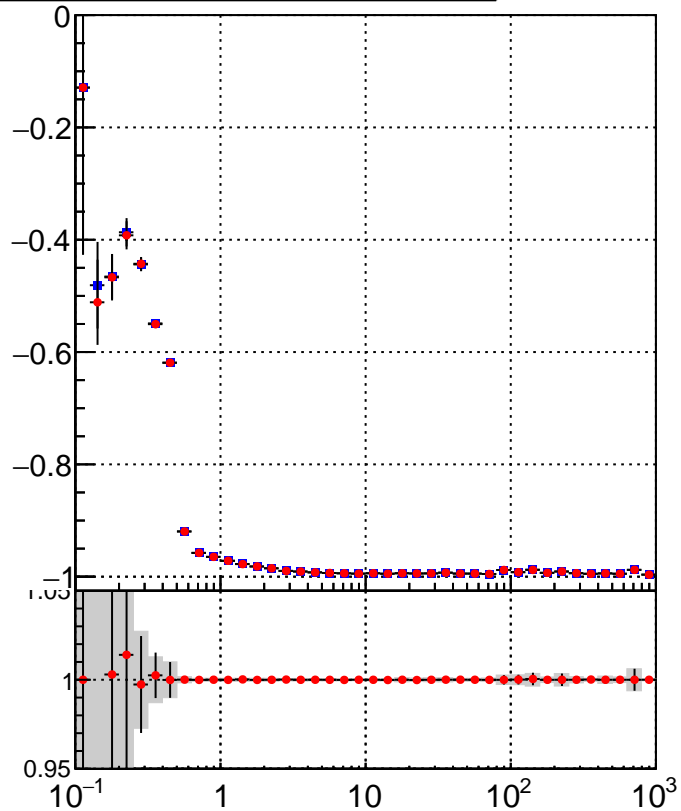

MVA1 of associated tracks (recoToSim) vs. track p_T MVA1 of non-associated tracks (recoToSim) vs. track p_T 

MVA1 of associated tracks (

■ DQM_TT_mkFit-DQM_orig
● DQM_TT_mkFit-DQM_mod