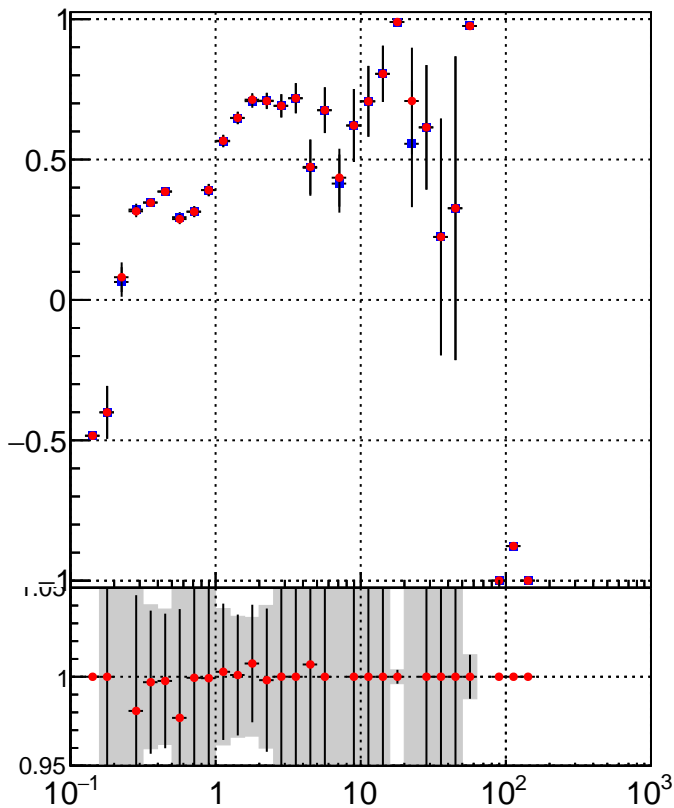

MVA1 of associated tracks (recoToSim) vs. track p_T MVA1 of non-associated tracks (recoToSim) vs. track p_T 

MVA1 of associated tracks (

■ DQM_TT_mkFit-DQM_orig
● DQM_TT_mkFit-DQM_mod