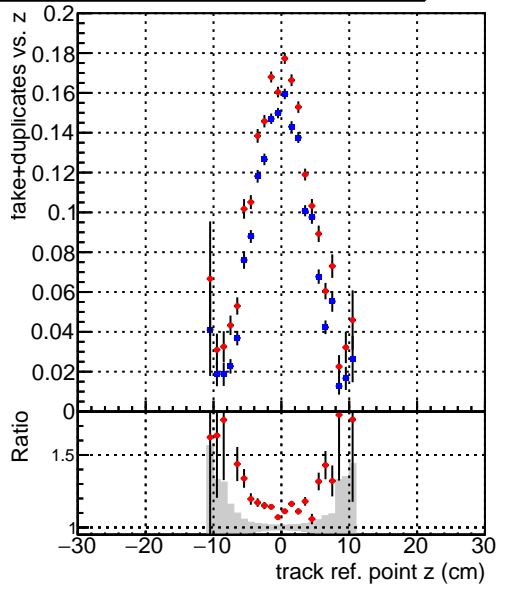

Efficiency vs vertpos**fake+duplicates vs vert r****Efficiency vs vert z****fake+duplicates vs Sim. PV z****Efficiency vs. sim PV z****fake+duplicates vs Sim. PV z**

Legend for all plots:
◆ DQM_TTbarTEST
✕ DQM_CKF_TTbar