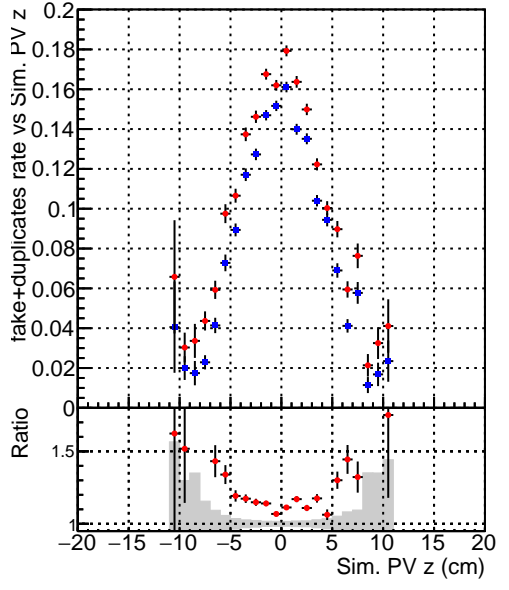

Efficiency vs vertpos**fake+duplicates vs vert r****Efficiency vs vert z****fake+duplicates vs Sim. PV z****Efficiency vs. sim PV z****fake+duplicates vs Sim. PV z**

Legend for all plots:
◆ DQM_TTbarTEST
✕ DQM_CKF_TTbar