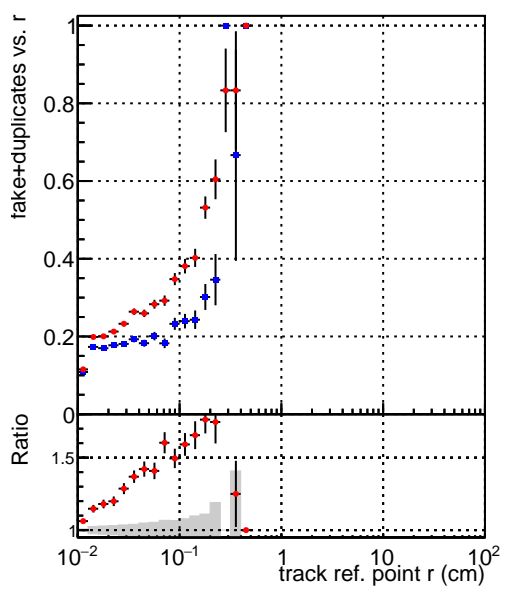

Efficiency vs vertpos**fake+duplicates vs vert r****Efficiency vs vert z****fake+duplicates vs Sim. PV z****Efficiency vs. sim PV z****fake+duplicates vs Sim. PV z**

Legend for all plots:
◆ DQM_TTbarTEST
✕ DQM_CKF_TTbar