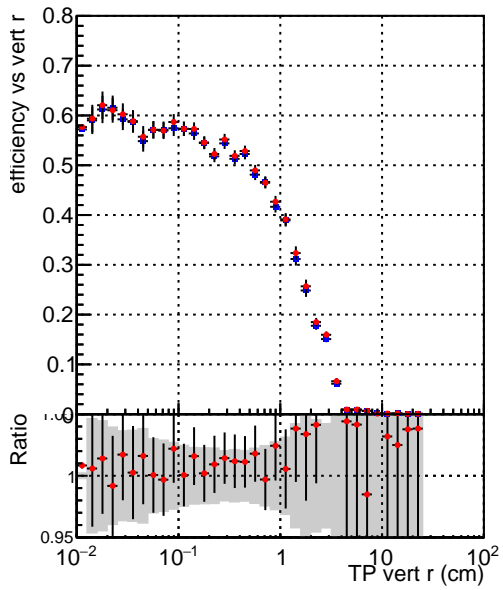

Efficiency vs vertpos**fake+duplicates vs vert r****Efficiency vs vert z****fake+duplicates vs Sim. PV z****Efficiency vs. sim PV z****fake+duplicates vs Sim. PV z**

Legend for all plots:
◆ DQM_TTbarTEST
✕ DQM_CKF_TTbar