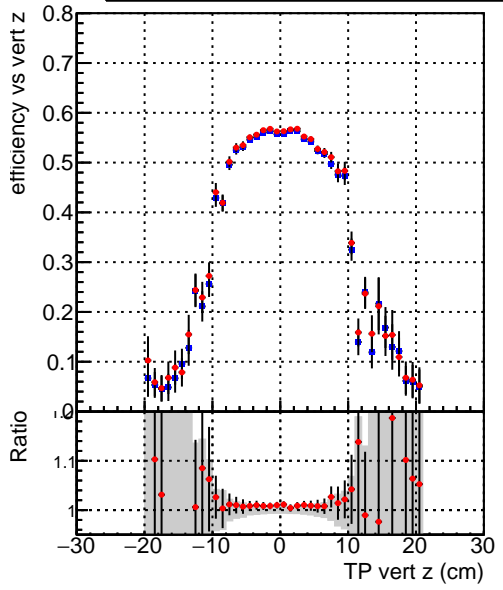

Efficiency vs vertpos**fake+duplicates vs vert r****Efficiency vs vert z****fake+duplicates vs Sim. PV z****Efficiency vs. sim PV z****fake+duplicates vs Sim. PV z**

Legend for all plots:
◆ DQM_TTbarTEST
✕ DQM_CKF_TTbar