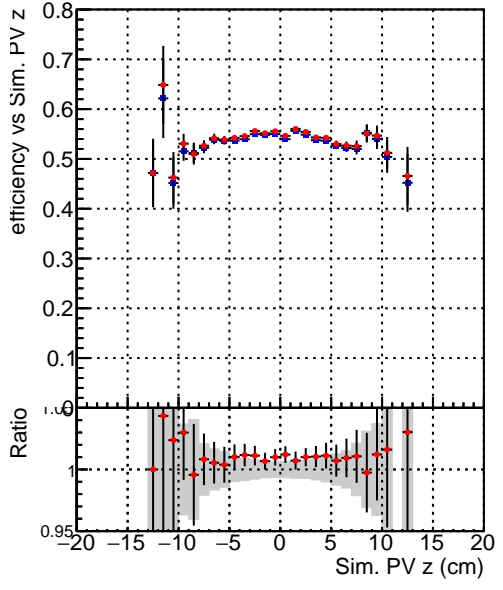

Efficiency vs vertpos**fake+duplicates vs vert r****Efficiency vs vert z****fake+duplicates vs Sim. PV z****Efficiency vs. sim PV z****fake+duplicates vs Sim. PV z**

Legend for all plots:
◆ DQM_TTbarTEST
✕ DQM_CKF_TTbar