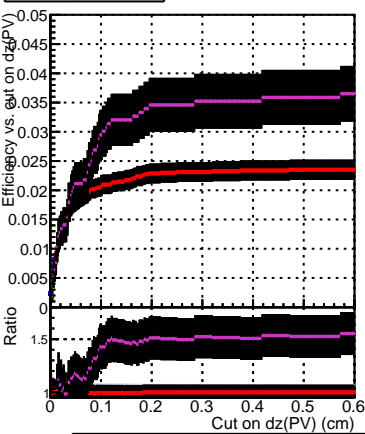

Efficiency vs. dz (PV)

Efficiency (tracking eff factorized out) vs. dz (PV)

- DQM_mkFit_TT_retrain
- DQM_mkFit_TT_NEWdefault_specPless1
- DQM_mkFit_TT_NEWdefault_specPless2
- DQM_mkFit_TT_NEWdefault_specPless3
- DQM_mkFit_TT_NEWdefault_specPless4