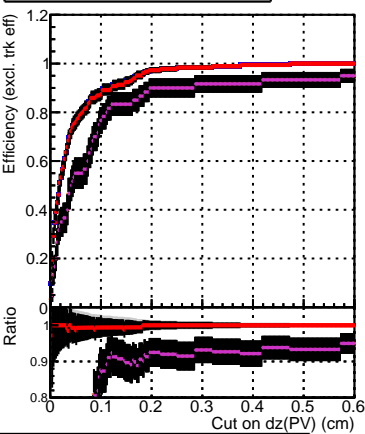

Efficiency vs. dz (PV)

Efficiency (tracking eff factorized out) vs. dz (PV)

- DQM_mkFit_TT_retrain
- DQM_mkFit_TT_NEWdefault_specPless1
- DQM_mkFit_TT_NEWdefault_specPless2
- DQM_mkFit_TT_NEWdefault_specPless3
- DQM_mkFit_TT_NEWdefault_specPless4