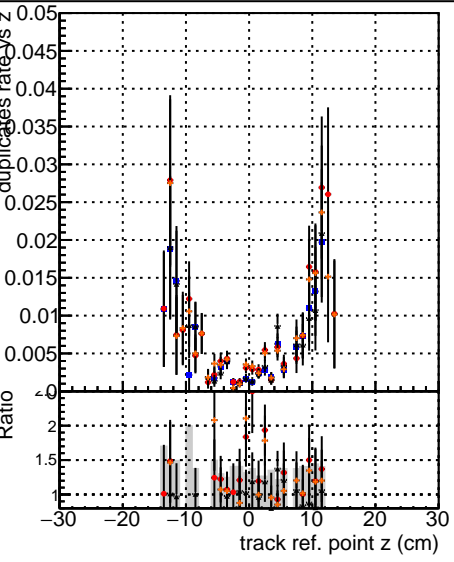

Fake rate vs vertpos**Duplicates Rate vs vertpos****Pileup rate vs vertpos**

—•— DQM mkFit TT Original
—•— DQM mkFit TT NEWMS-genMatch-CUT2
—•— DQM mkFit TT NEWMS-genMatch-CUT2
—•— DQM mkFit TT NEWMS-genMatch-CUT2

Fake rate vs v**Duplicates Rate vs v****Pileup rate vs v****Fake rate vs. sim PV z****Duplicates Rate vs sim PV z****Pileup rate vs. sim PV z**