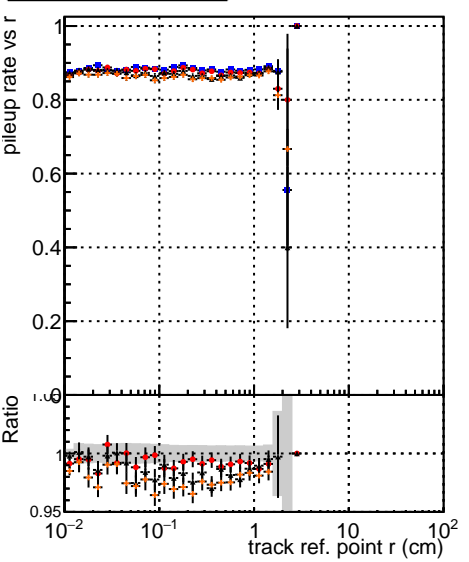

Fake rate vs vertpos**Duplicates Rate vs vertpos****Pileup rate vs vertpos**

—•— DQM mkFit TT Original
—•— DQM mkFit TT NEWMS-genMatch-CUT2
—•— DQM mkFit TT NEWMS-genMatch-CUT2
—•— DQM mkFit TT NEWMS-genMatch-CUT2

Fake rate vs v**Duplicates Rate vs v****Pileup rate vs v****Fake rate vs. sim PV z****Duplicates Rate vs sim PV z****Pileup rate vs. sim PV z**