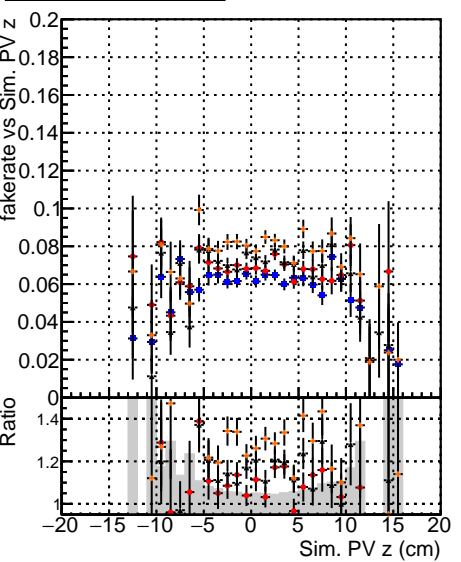

Fake rate vs vertpos**Duplicates Rate vs vertpos****Pileup rate vs vertpos**

—•— DQM mkFit TT Original
—•— DQM mkFit TT NEWMS-genMatch-CUT2
—•— DQM mkFit TT NEWMS-genMatch-CUT2
—•— DQM mkFit TT NEWMS-genMatch-CUT2

Fake rate vs v**Duplicates Rate vs v****Pileup rate vs v****Fake rate vs. sim PV z****Duplicates Rate vs sim PV z****Pileup rate vs. sim PV z**