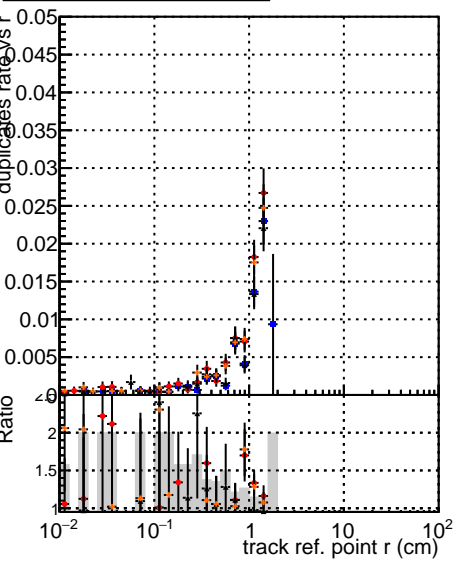

Fake rate vs vertpos**Duplicates Rate vs vertpos****Pileup rate vs vertpos**

—•— DQM mkFit TT Original
—•— DQM mkFit TT NEWMS-genMatch-CUT2
—•— DQM mkFit TT NEWMS-genMatch-CUT2
—•— DQM mkFit TT NEWMS-genMatch-CUT2

Fake rate vs v**Duplicates Rate vs v****Pileup rate vs v****Fake rate vs. sim PV z****Duplicates Rate vs sim PV z****Pileup rate vs. sim PV z**