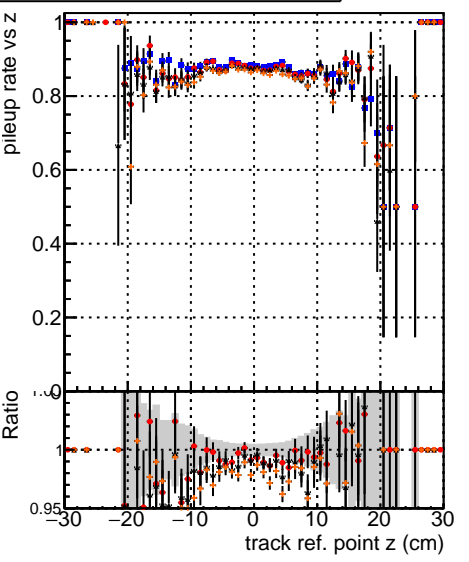

Fake rate vs vertpos**Duplicates Rate vs vertpos****Pileup rate vs vertpos**

—•— DQM mkFit TT Original
—•— DQM mkFit TT NEWMS-genMatch-CUT2
—•— DQM mkFit TT NEWMS-genMatch-CUT2
—•— DQM mkFit TT NEWMS-genMatch-CUT2

Fake rate vs v**Duplicates Rate vs v****Pileup rate vs v****Fake rate vs. sim PV z****Duplicates Rate vs sim PV z****Pileup rate vs. sim PV z**