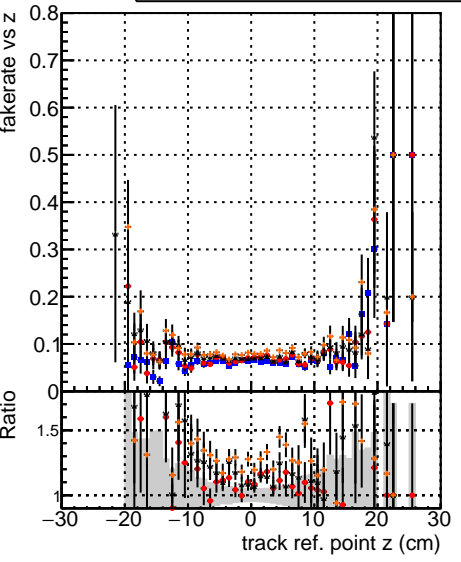

Fake rate vs vertpos**Duplicates Rate vs vertpos****Pileup rate vs vertpos**

—•— DQM mkFit TT Original
—•— DQM mkFit TT NEWMS-genMatch-CUT2
—•— DQM mkFit TT NEWMS-genMatch-CUT2
—•— DQM mkFit TT NEWMS-genMatch-CUT2

Fake rate vs v**Duplicates Rate vs v****Pileup rate vs v****Fake rate vs. sim PV z****Duplicates Rate vs sim PV z****Pileup rate vs. sim PV z**