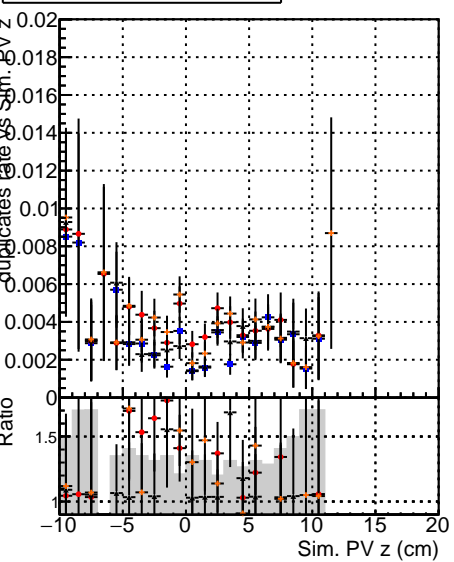

Fake rate vs vertpos**Duplicates Rate vs vertpos****Pileup rate vs vertpos**

—•— DQM mkFit TT Original
—•— DQM mkFit TT NEWMS-genMatch-CUT2
—•— DQM mkFit TT NEWMS-genMatch-CUT2
—•— DQM mkFit TT NEWMS-genMatch-CUT2

Fake rate vs v**Duplicates Rate vs v****Pileup rate vs v****Fake rate vs. sim PV z****Duplicates Rate vs sim PV z****Pileup rate vs. sim PV z**