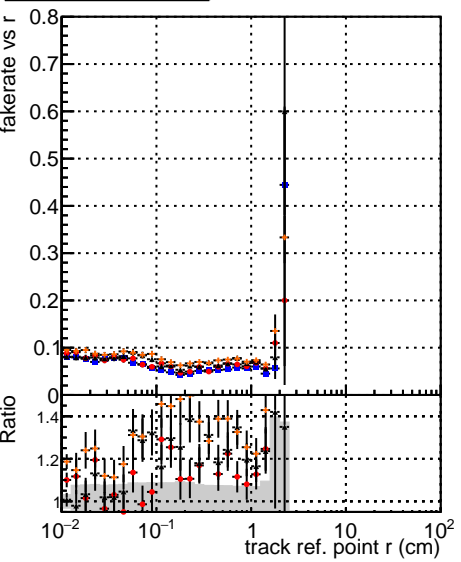

Fake rate vs vertpos**Duplicates Rate vs vertpos****Pileup rate vs vertpos**

—•— DQM mkFit TT Original
—•— DQM mkFit TT NEWMS-genMatch-CUT2
—•— DQM mkFit TT NEWMS-genMatch-CUT2
—•— DQM mkFit TT NEWMS-genMatch-CUT2

Fake rate vs v**Duplicates Rate vs v****Pileup rate vs v****Fake rate vs. sim PV z****Duplicates Rate vs sim PV z****Pileup rate vs. sim PV z**