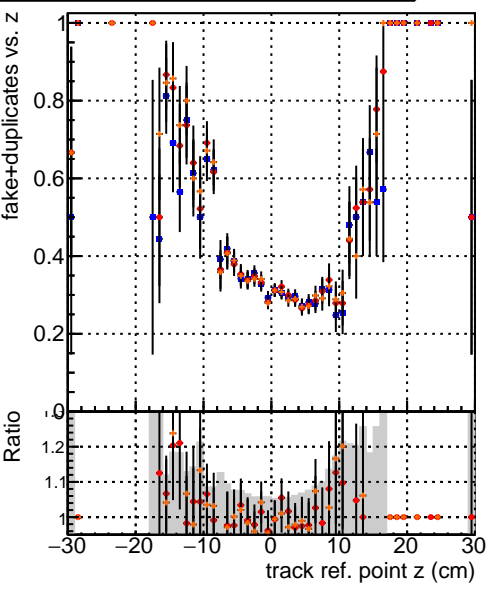

Efficiency vs vertpos**fake+duplicates vs vert r**

Legend for Efficiency vs. vert r and fake+duplicates vs. track ref. point r plots:

- DQM_TT_mkFit_ORIG
- DQM_TT_mkFit_MODIF
- /data2/legianni/newRel-PR129/sta/CMSSW_13_2_0_pre3/src/DQM_TT_MODIFok

Efficiency vs. vert z**Efficiency vs. sim PV z****fake+duplicates vs Sim. PV z**