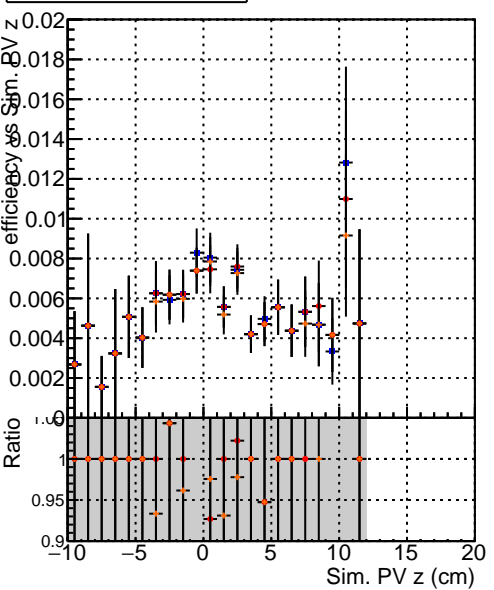

Efficiency vs vertpos**fake+duplicates vs vert r**

Legend for Efficiency vs. vert r and fake+duplicates vs. track ref. point r plots:

- DQM_TT_mkFit_ORIG
- DQM_TT_mkFit_MODIF
- /data2/legianni/newRel-PR129/sta/CMSSW_13_2_0_pre3/src/DQM_TT_MODIFok

Efficiency vs. vert z**Efficiency vs. sim PV z****fake+duplicates vs Sim. PV z**