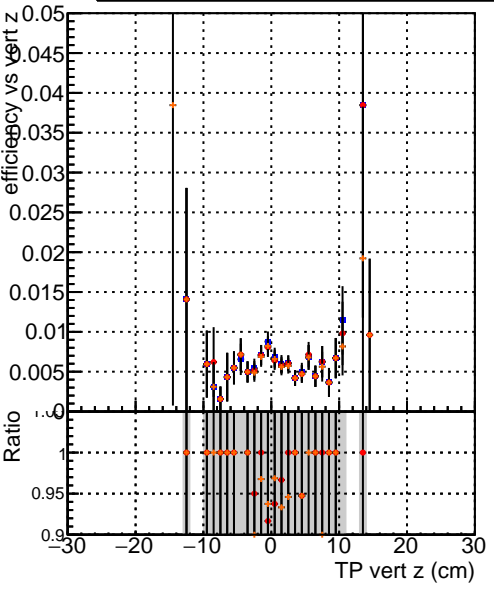

Efficiency vs vertpos**fake+duplicates vs vert r**

Legend for Efficiency vs. vert r and fake+duplicates vs. track ref. point r plots:

- DQM_TT_mkFit_ORIG
- DQM_TT_mkFit_MODIF
- /data2/legianni/newRel-PR129/sta/CMSSW_13_2_0_pre3/src/DQM_TT_MODIFok

Efficiency vs. vert z**Efficiency vs. sim PV z****fake+duplicates vs Sim. PV z**