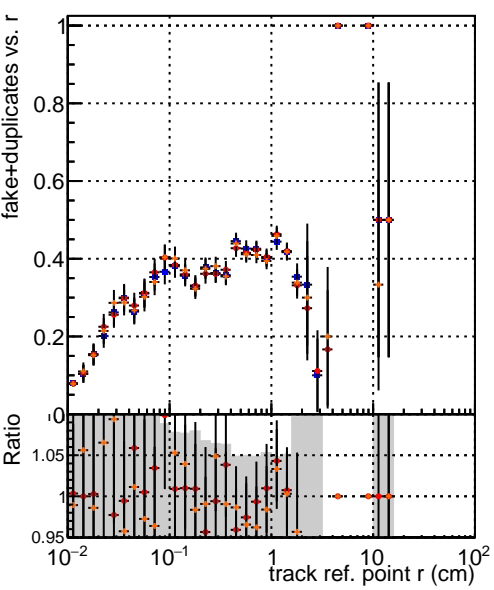

Efficiency vs vertpos**fake+duplicates vs vert r**

Legend for Efficiency vs. vert r and fake+duplicates vs. track ref. point r plots:

- DQM_TT_mkFit_ORIG
- DQM_TT_mkFit_MODIF
- /data2/legianni/newRel-PR129/sta/CMSSW_13_2_0_pre3/src/DQM_TT_MODIFok

Efficiency vs. vert z**Efficiency vs. sim PV z****fake+duplicates vs Sim. PV z**