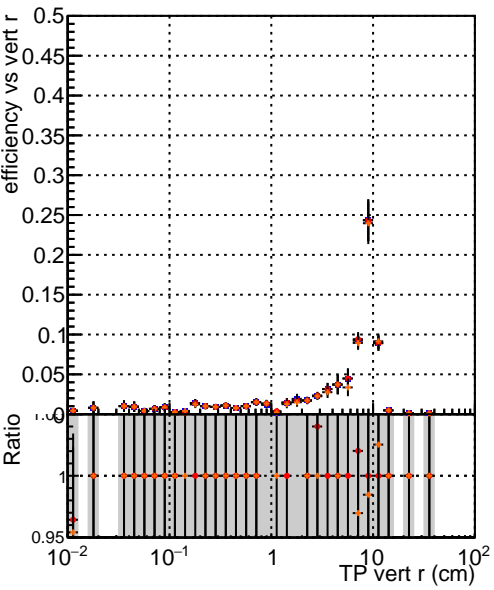

Efficiency vs vertpos**fake+duplicates vs vert r**

Legend for Efficiency vs. vert r and fake+duplicates vs. track ref. point r plots:

- DQM_TT_mkFit_ORIG
- DQM_TT_mkFit_MODIF
- /data2/legianni/newRel-PR129/sta/CMSSW_13_2_0_pre3/src/DQM_TT_MODIFok

Efficiency vs. vert z**Efficiency vs. sim PV z****fake+duplicates vs Sim. PV z**