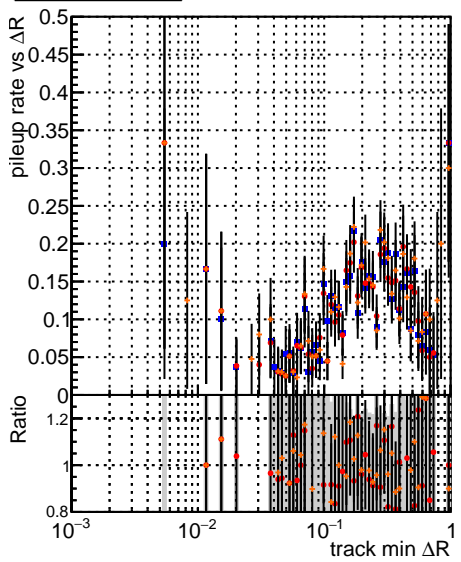

Fake rate vs dr**Duplicates Rate vs dr****Pileup rate vs dr**

◆ DQM TT mkFit ORIG
● DQM TT mkFit MODIF
■ /data2/legianni/newRel-PR129/sta/CMSSW_13_2_0_pre3/src/DQM_TT_MODIFok

Fake rate vs**Fake rate vs pu**