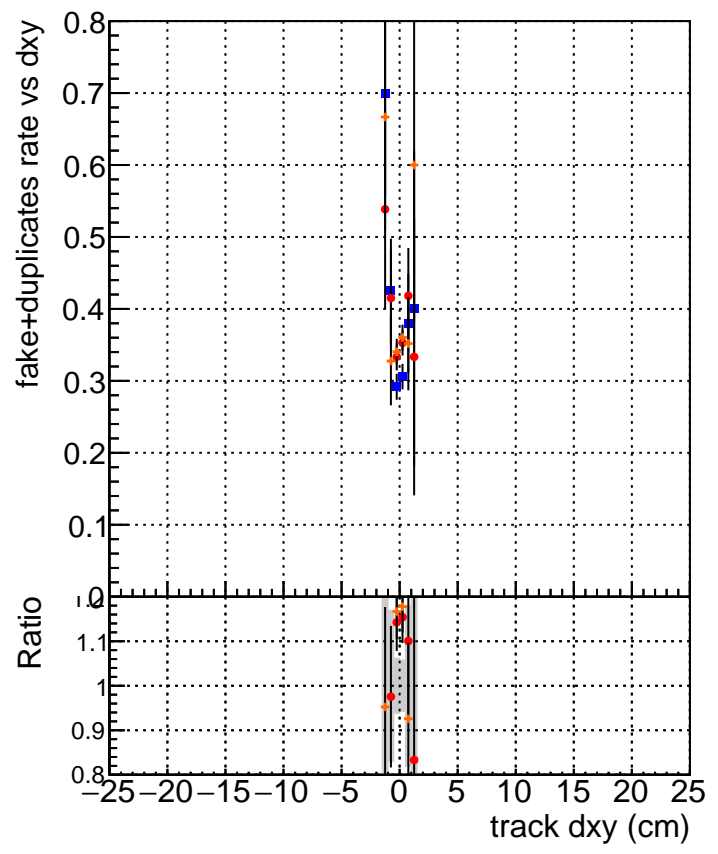

fake+duplicates vs dxy

- DQM_TT_mkFit_ORIG
- DQM_TT_mkFit_MODIF
- ▲ /data2/legianni/newRel-PR129/sta/CMSSW_13_2_0_pre3/src/DQM_TT_MODIFok