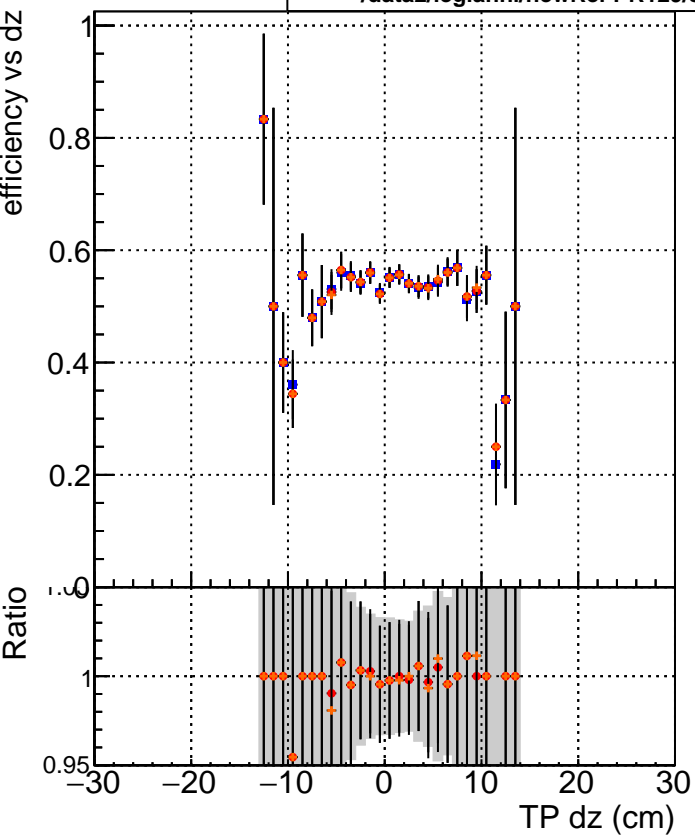

**Efficiency vs Dxy**

**Efficiency vs Dz**

Legend for the Efficiency vs Dz plot:

- DQM\_TT\_mkFit\_ORIG
- DQM\_TT\_mkFit\_MODIF
- /data2/legianni/newRel-PR129/sta/CMSSW\_13\_2\_0\_pre3/src/DQM\_TT\_MODIFok