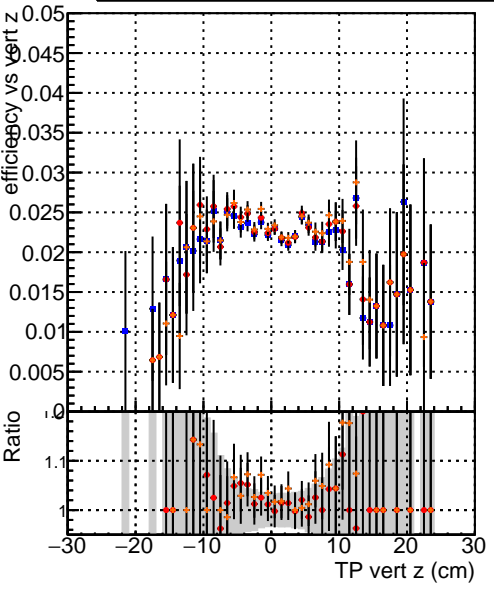

Efficiency vs vertpos**fake+duplicates vs vert r**

Legend for Efficiency vs. vert r and fake+duplicates vs. track ref. point r:

- Blue square: DQM_TT_mkFit_ORIG
- Red circle: DQM_TT_mkFit_MODIF
- Orange triangle: /data2/legianni/newRel-PR129/sta/CMSSW_13_2_0_pre3/src/DQM_TT_MODIFok

Efficiency vs. vert z**Efficiency vs. sim PV z****fake+duplicates vs Sim. PV z**