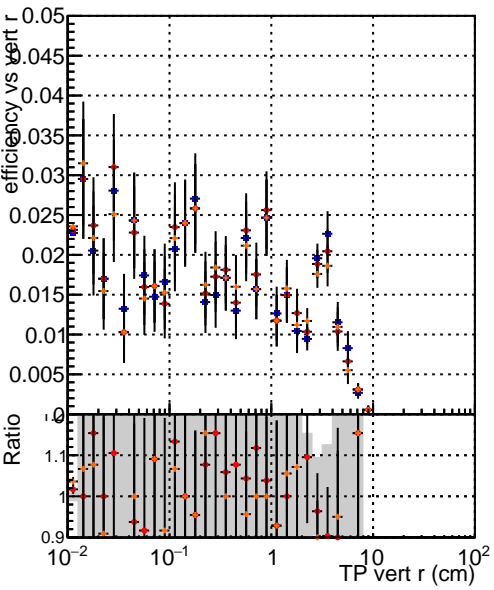

Efficiency vs vertpos**fake+duplicates vs vert r**

Legend for Efficiency vs. vert r and fake+duplicates vs. track ref. point r:

- Blue square: DQM_TT_mkFit_ORIG
- Red circle: DQM_TT_mkFit_MODIF
- Orange triangle: /data2/legianni/newRel-PR129/sta/CMSSW_13_2_0_pre3/src/DQM_TT_MODIFok

Efficiency vs. vert z**Efficiency vs. sim PV z****fake+duplicates vs Sim. PV z**