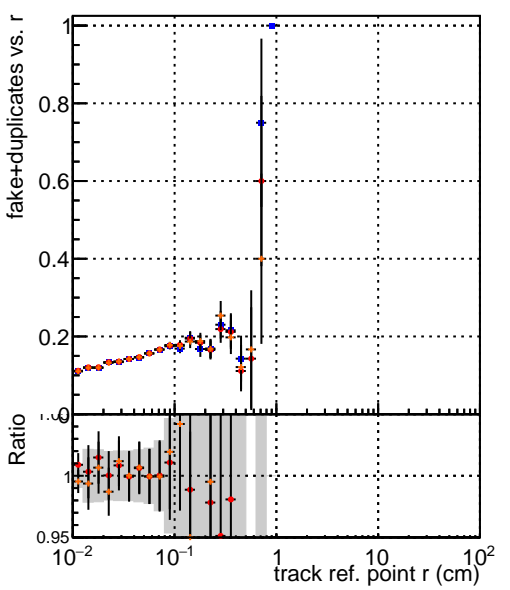

Efficiency vs vertpos**fake+duplicates vs vert r**

Legend for Efficiency vs. vert r and fake+duplicates vs. track ref. point r:

- Blue square: DQM_TT_mkFit_ORIG
- Red circle: DQM_TT_mkFit_MODIF
- Orange triangle: /data2/legianni/newRel-PR129/sta/CMSSW_13_2_0_pre3/src/DQM_TT_MODIFok

Efficiency vs. vert z**Efficiency vs. sim PV z****fake+duplicates vs Sim. PV z**