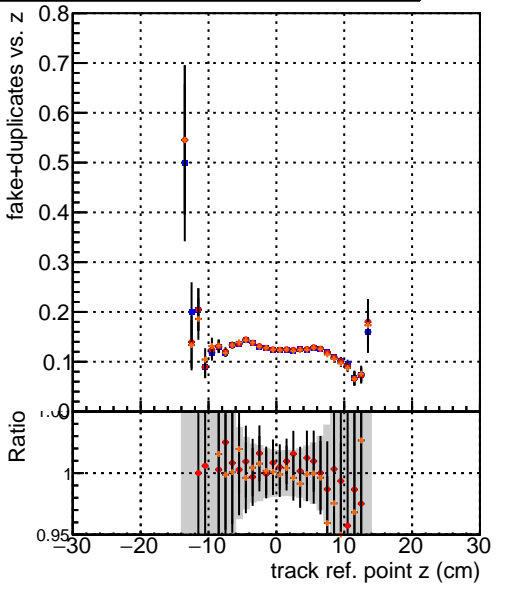

Efficiency vs vertpos**fake+duplicates vs vert r**

Legend for Efficiency vs. vert r and fake+duplicates vs. track ref. point r:

- Blue square: DQM_TT_mkFit_ORIG
- Red circle: DQM_TT_mkFit_MODIF
- Orange triangle: /data2/legianni/newRel-PR129/sta/CMSSW_13_2_0_pre3/src/DQM_TT_MODIFok

Efficiency vs. vert z**Efficiency vs. sim PV z****fake+duplicates vs Sim. PV z**