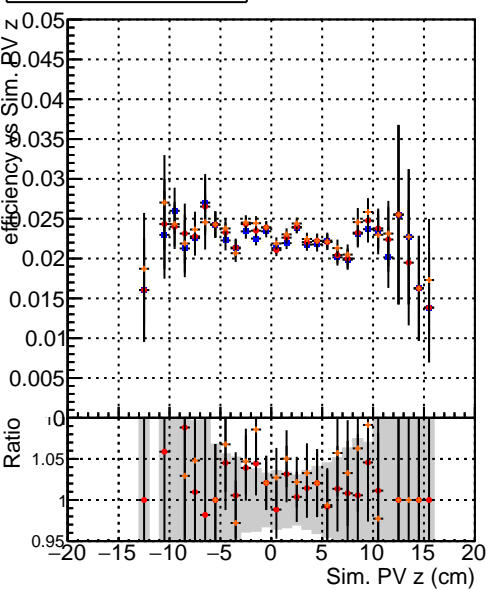

Efficiency vs vertpos**fake+duplicates vs vert r**

Legend for Efficiency vs. vert r and fake+duplicates vs. track ref. point r:

- Blue square: DQM_TT_mkFit_ORIG
- Red circle: DQM_TT_mkFit_MODIF
- Orange triangle: /data2/legianni/newRel-PR129/sta/CMSSW_13_2_0_pre3/src/DQM_TT_MODIFok

Efficiency vs. vert z**Efficiency vs. sim PV z****fake+duplicates vs Sim. PV z**