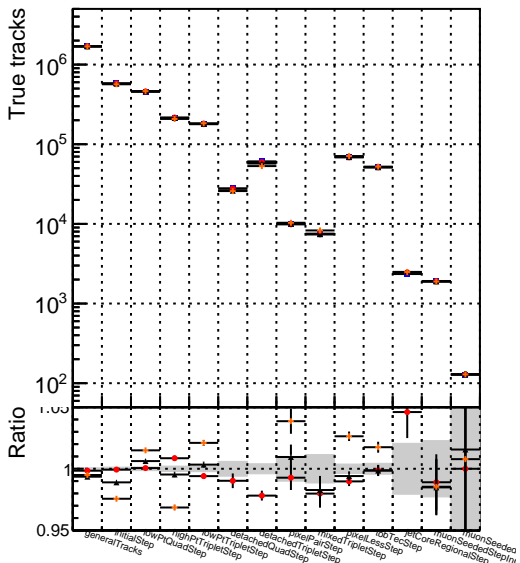

Number of tracks vs collection

Number of true tracks vs collection

- DQM TT mkFit\_ORIG
- DQM TT mkFit\_MODIF
- /data2/legianni/newRel-PR129/sta/CMSSW\_13\_2\_0\_pre3/src/DQM TT\_ORIGok
- /data2/legianni/newRel-PR129/sta/CMSSW\_13\_2\_0\_pre3/src/DQM TT\_ORIG

Number

Number of pileup tracks vs collection