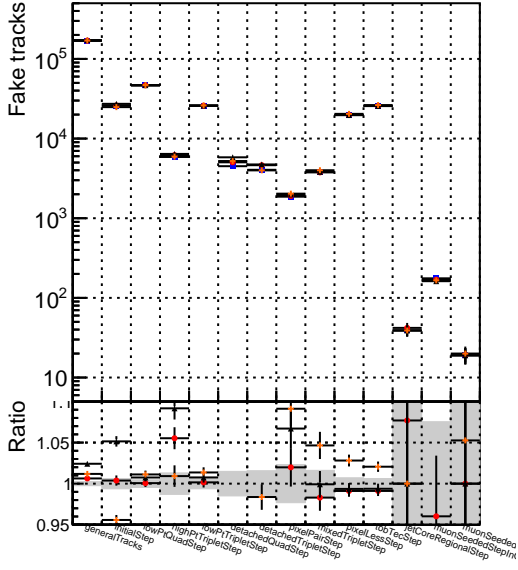

Number of tracks vs collection

Number of true tracks vs collection

- DQM TT mkFit\_ORIG
- DQM TT mkFit\_MODIF
- /data2/legianni/newRel-PR129/sta/CMSSW\_13\_2\_0\_pre3/src/DQM TT\_ORIGok
- /data2/legianni/newRel-PR129/sta/CMSSW\_13\_2\_0\_pre3/src/DQM TT\_ORIG

Number

Number of pileup tracks vs collection