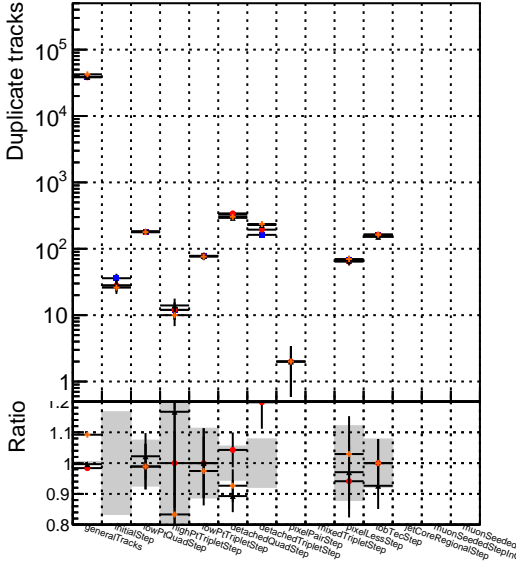

Number of tracks vs collection

Number of true tracks vs collection

- DQM TT mkFit\_ORIG
- DQM TT mkFit\_MODIF
- /data2/legianni/newRel-PR129/sta/CMSSW\_13\_2\_0\_pre3/src/DQM TT\_ORIGok
- /data2/legianni/newRel-PR129/sta/CMSSW\_13\_2\_0\_pre3/src/DQM TT\_ORIG

Number

Number of pileup tracks vs collection