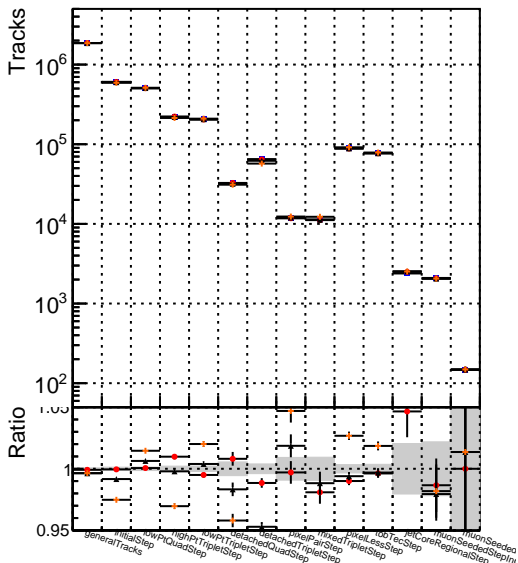

Number of tracks vs collection

Number of true tracks vs collection

- DQM TT mkFit\_ORIG
- DQM TT mkFit\_MODIF
- /data2/legianni/newRel-PR129/sta/CMSSW\_13\_2\_0\_pre3/src/DQM TT\_ORIGok
- /data2/legianni/newRel-PR129/sta/CMSSW\_13\_2\_0\_pre3/src/DQM TT\_ORIG

Number

Number of pileup tracks vs collection