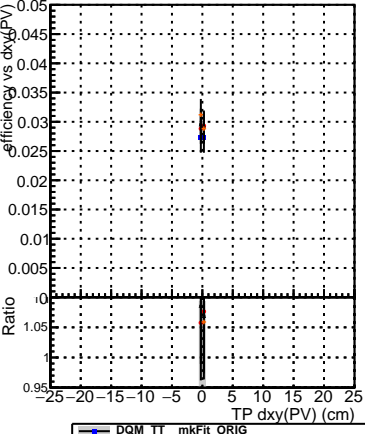

Efficiency vs Dxy(PV)

- DQM_TT_mkFit_ORIG
- DQM_TT_mkFit_MODIF
- /data2/legianni/newRel-PR129/sta/CMSSW_13_2_0_pre3/src/DQM_TT_ORIGok
- /data2/legianni/newRel-PR129/sta/CMSSW_13_2_0_pre3/src/DQM_TT_ORIG

Efficiency vs Dz(PV)

Efficiency vs Dz(PV)