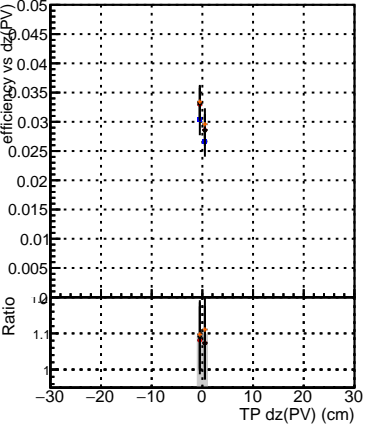

Efficiency vs Dxy(PV)

- DQM_TT_mkFit_ORIG
- DQM_TT_mkFit_MODIF
- /data2/legianni/newRel-PR129/sta/CMSSW_13_2_0_pre3/src/DQM_TT_ORIGok
- /data2/legianni/newRel-PR129/sta/CMSSW_13_2_0_pre3/src/DQM_TT_ORIG

Efficiency vs Dz(PV)

Efficiency vs Dz(PV)