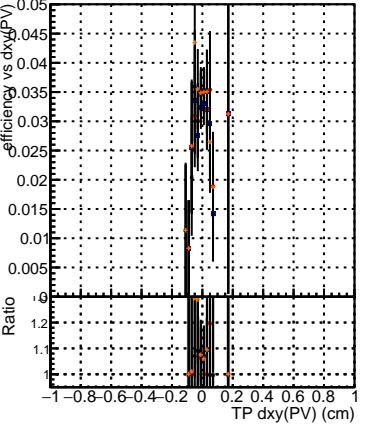

Efficiency vs Dxy(PV)

- DQM_TT_mkFit_ORIG
- DQM_TT_mkFit_MODIF
- /data2/legianni/newRel-PR129/sta/CMSSW_13_2_0_pre3/src/DQM_TT_ORIGok
- /data2/legianni/newRel-PR129/sta/CMSSW_13_2_0_pre3/src/DQM_TT_ORIG

Efficiency vs Dz(PV)

Efficiency vs Dz(PV)